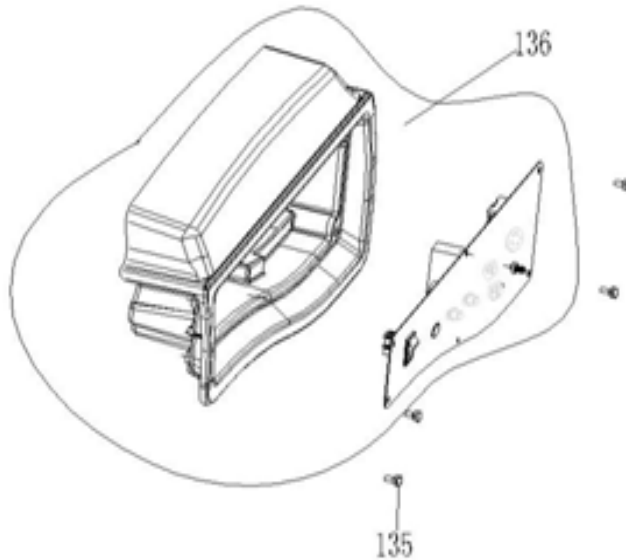

CONTROL PANEL

REF #	DESCRIPTION	QTY	BE PART #
135	FLANGE BOLT	4	85.574.030
136	CONTROL PANEL ASSEMBLY	1