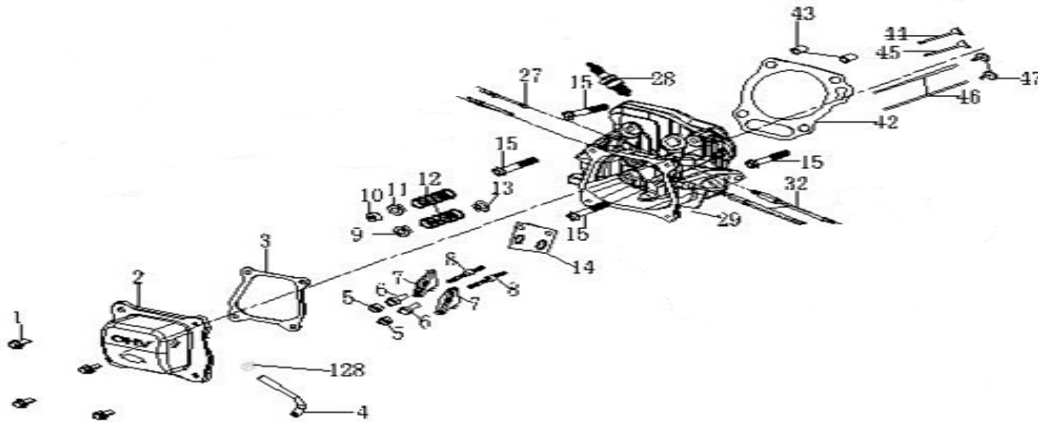

PARTS BREAKDOWN GENERATOR

MODEL: BCC4200PS

CYLINDER HEAD AND COVER

REF #	DESCRIPTION	QTY	BE PART #
2	CYLINDER HEAD COVER	1	85.573.000
3	SEALING GASKET	1	
42	CYLINDER HEAD SEALING GASKET	1	85.573.002

CRANKCASE

REF #	DESCRIPTION	QTY	BE PART #
60	OIL SENSOR	1	85.573.003
61	OIL ALERT	2	
74	OIL PLUG	1	85.573.004
82	OIL SEAL	2	
77	DIP STICK OIL PLUG	1	85.573.004

PISTON/CONNECTING ROD

REF #	DESCRIPTION	QTY	BE PART #
49	RAND. PISTON PIN	2	85.574.007
50	PISTON PIN	1	
51	PISTON PIN	1	
52	CONNECTING ROD ASSEMBLY	1	85.574.008

CAMSHAFT ASSEMBLY

REF #	DESCRIPTION	QTY	BE PART #
71	BEARING	2	85.574.009
72	CAMSHAFT ASSEMBLY	1	
5	ROCKSHAFT RATING NUT	2	85.574.011
6	ROCKSHAFT	2	
7	VALVE ROCKER	2	
8	ROCKSHAFT BOLT	2	
9	INTAKE VALVE SPRING SEAT	1	
10	EXHAUST VALVE ROTOR	1	
11	EXHAUST VALVE SPRING SEAT	1	
12	VALVE SPRING	2	
13	OIL DRIP PAN	1	
44	EXHAUST VALVE	1	
45	INTAKE VALVE	1	
46	VALVE PUSH ROD	2	
47	VALVE LIFTER	2	

CONTROL ASSEMBLY

REF #	DESCRIPTION	QTY	BE PART #
63	SPEED PULL ROD	1	85.574.022
64	FINE SPRING	1	
65	SPEED REGULATING ARM	1	
66	FLANGE NUT	1	
67	GOVERNOR BOLT	1	
68	RESET SPRING	1	
69	FLANGE BOLT	2	
70	SPEED SETTING CONTROL ASSEMBLY	1	