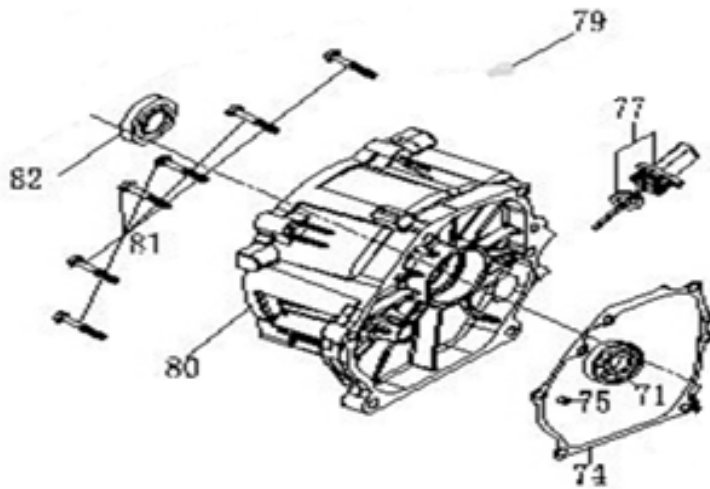

PARTS BREAKDOWN GENERATOR

MODEL: BCC4200PS

CYLINDER HEAD AND COVER

REF #	DESCRIPTION	QTY	BE PART #
2	CYLINDER HEAD COVER	1	85.573.000
3	SEALING GASKET	1	
42	CYLINDER HEAD SEALING GASKET	1	85.573.002

CRANKCASE

REF #	DESCRIPTION	QTY	BE PART #
60	OIL SENSOR	1	85.573.003
61	OIL ALERT	2	
74	OIL PLUG	1	85.573.004
82	OIL SEAL	2	
77	DIP STICK OIL PLUG	1	85.573.004

PISTON/CONNECTING ROD

REF #	DESCRIPTION	QTY	BE PART #
49	RAND. PISTON PIN	2	85.574.007
50	PISTON PIN	1	
51	PISTON PIN	1	
52	CONNECTING ROD ASSEMBLY	1	85.574.008