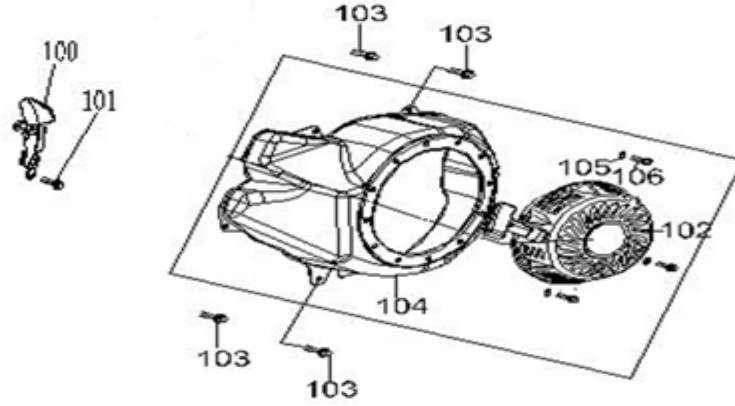

STARTER/RECOIL

REF #	DESCRIPTION	QTY	BE PART #
100	SIDE WIND SHIELD	1	85.574.012
101	FLANGE BOLT	1	
102	RECOIL STARTER ASSEMBLY	1	
103	FLANGE BOLT	4	
104	WIND SCOOPER	1	
106	FLANGE BOLT	3