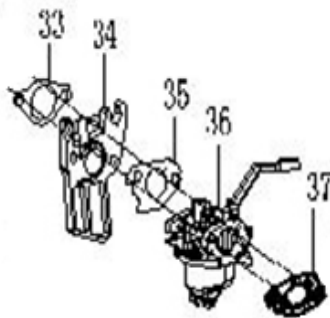

CARBURETOR ASSEMBLY

REF #	DESCRIPTION	QTY	BE PART #
33	INTAKE GASKET	1	85.574.013W
34	LINK BLOCK	1	
35	GASKET	1	
36	CARBURETOR ASSEMBLY	1	
37	AIR FILTER GASKET	1