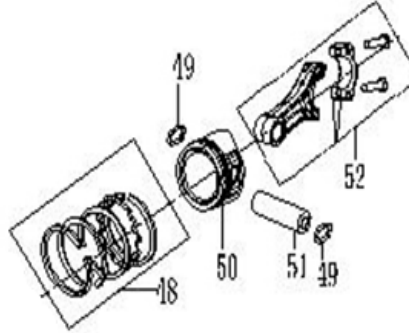

PARTS BREAKDOWN GENERATOR

MODEL: BCC4200PS

CYLINDER HEAD AND COVER

REF #	DESCRIPTION	QTY	BE PART #
2	CYLINDER HEAD COVER	1	85.573.000
3	SEALING GASKET	1	
42	CYLINDER HEAD SEALING GASKET	1	85.573.002

CRANKCASE

REF #	DESCRIPTION	QTY	BE PART #
60	OIL SENSOR	1	85.573.003
61	OIL ALERT	2	
74	OIL PLUG	1	85.573.004
82	OIL SEAL	2	
77	DIP STICK OIL PLUG	1	85.573.004

PISTON/CONNECTING ROD

REF #	DESCRIPTION	QTY	BE PART #
49	RAND. PISTON PIN	2	85.574.007
50	PISTON PIN	1	
51	PISTON PIN	1	
52	CONNECTING ROD ASSEMBLY	1	85.574.008

REF #	DESCRIPTION	QTY	BE PART #
33	INTAKE GASKET	1	85.574.013W
34	LINK BLOCK	1	
35	GASKET	1	
36	CARBURETOR ASSEMBLY	1	
37	AIR FILTER GASKET	1	

AIR FILTER

REF #	DESCRIPTION	QTY	BE PART #
38	FLANGE NUT	2	85.573.014
39	AIR FILTER ASSEMBLY	1	
40	FLANGE BOLT	1	
41	AIR FILTER BRACKET	1	

CONTROL ASSEMBLY

REF #	DESCRIPTION	QTY	BE PART #
63	SPEED PULL ROD	1	85.574.022
64	FINE SPRING	1	
65	SPEED REGULATING ARM	1	
66	FLANGE NUT	1	
67	GOVERNOR BOLT	1	
68	RESET SPRING	1	
69	FLANGE BOLT	2	
70	SPEED SETTING CONTROL ASSEMBLY	1	