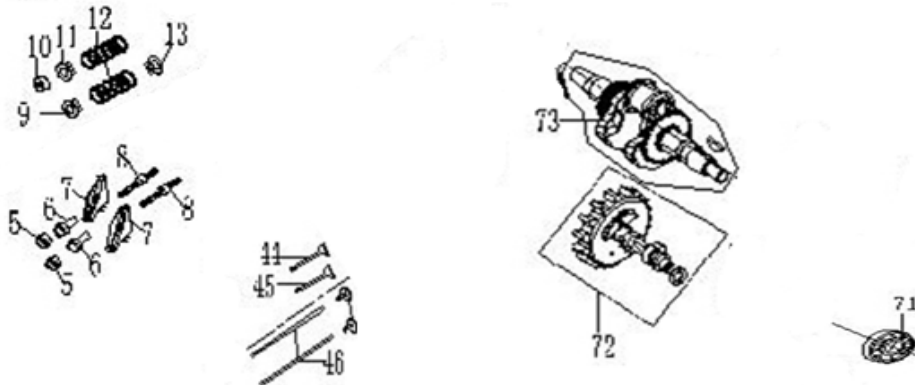

PARTS BREAKDOWN GENERATOR

MODEL: BCC4200PS

CYLINDER HEAD AND COVER

REF #	DESCRIPTION	QTY	BE PART #
2	CYLINDER HEAD COVER	1	85.573.000
3	SEALING GASKET	1	
42	CYLINDER HEAD SEALING GASKET	1	85.573.002

CRANKCASE

REF #	DESCRIPTION	QTY	BE PART #
60	OIL SENSOR	1	85.573.003
61	OIL ALERT	2	
74	OIL PLUG	1	85.573.004
82	OIL SEAL	2	
77	DIP STICK OIL PLUG	1	85.573.004

PISTON/CONNECTING ROD

REF #	DESCRIPTION	QTY	BE PART #
49	RAND. PISTON PIN	2	85.574.007
50	PISTON PIN	1	
51	PISTON PIN	1	
52	CONNECTING ROD ASSEMBLY	1	85.574.008

CAMSHAFT ASSEMBLY

REF #	DESCRIPTION	QTY	BE PART #
71	BEARING	2	85.574.009
72	CAMSHAFT ASSEMBLY	1	
5	ROCKSHAFT RATING NUT	2	85.574.011
6	ROCKSHAFT	2	
7	VALVE ROCKER	2	
8	ROCKSHAFT BOLT	2	
9	INTAKE VALVE SPRING SEAT	1	
10	EXHAUST VALVE ROTOR	1	
11	EXHAUST VALVE SPRING SEAT	1	
12	VALVE SPRING	2	
13	OIL DRIP PAN	1	
44	EXHAUST VALVE	1	
45	INTAKE VALVE	1	
46	VALVE PUSH ROD	2	
47	VALVE LIFTER	2	

CONTROL ASSEMBLY

REF #	DESCRIPTION	QTY	BE PART #
63	SPEED PULL ROD	1	85.574.022
64	FINE SPRING	1	
65	SPEED REGULATING ARM	1	
66	FLANGE NUT	1	
67	GOVERNOR BOLT	1	
68	RESET SPRING	1	
69	FLANGE BOLT	2	
70	SPEED SETTING CONTROL ASSEMBLY	1	