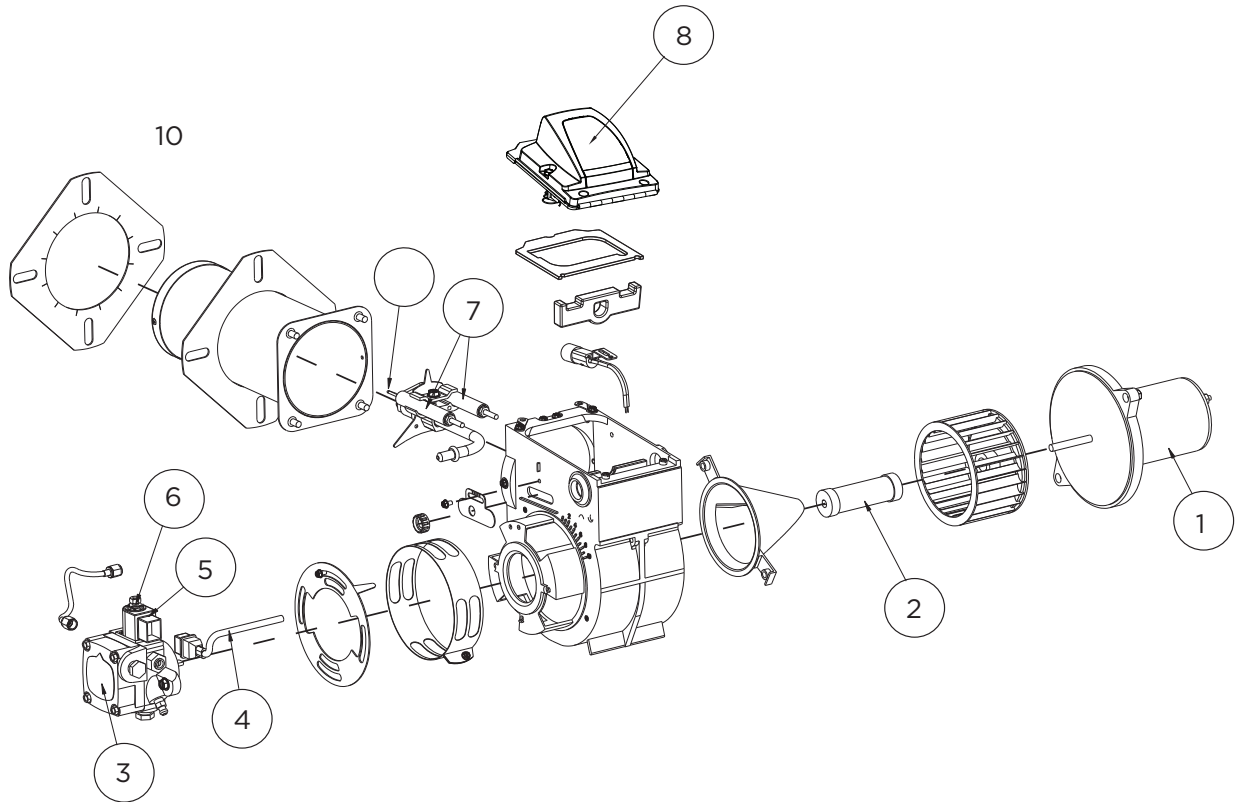

## HOT WATER PRESSURE WASHER

MODEL:CC4015RAHW

ITEM	PART NUMBER	DESCRIPTION	QTY.
1	85.578.150	POWEREASE 420 ENGINE	1
2	59.000.000	HOT WATER COIL ASSY, 4 GPM	1
3	85.601.043	10 GALLON FUEL TANK	1
4	85.603.000	BATTERY	1
5	59.000.001	BURNER ASSY WITH FUEL PUMP (BECKETT, ADC-12V)	1
6	85.129.037H	PUMP ASSEMBLY, AR RSV4G40HDF-40EZ	1
7	42.005.053	BATTERY BOX	1
8	85.604.104	BRAKE ASSEMBLY	1
9	59.000.101	SAFETY PRESSURE RUPTURE DISC	1
10	85.300.082	PRESSURE SWITCH, 1/4" MNPT	1
11	85.660.050F	WHEEL, 13" FLAT FREE	4
12	85.300.108S	QUICK-CONNECT COUPLER, 3/8" MNPT	1
13	AL607	UNLOADER, VRT3 4500 PSI	1
14	85.400.071	THERMOSTAT (TEMP CONTROL)	1
15	59.000.116	INSULATION, BOTTOM	1
	59.000.117	INSULATION, TOP	1
16	59.000.104	FUEL FILTER	1
17	59.000.123	FUEL CAP	1
18	806-109	TACHOMETER	1
19	59.000.103	TOGGLE SWITCH	1
N/S	59.000.102	LOW VOLTAGE INHIBITOR (LVI)	1
N/S	59.000.104	DIESEL INLINE FUEL FILTER	1

ACCESSORIES			
N/S	85.238.251	50' X 3/8" DOUBLE WIRE BRAIDED RUBBER HOSE	1
N/S	85.202.109	HOT WATER RATED GUN, 5000 PSI	1
N/S	85.202.026	36" INSULATED WAND	1
N/S	85.210.040H	SPRAY NOZZLE SET: 0°, 15°, 40°, SOAPER	1

### ADC BECKETT BURNER

59.000.001

ITEM	PART NUMBER	DESCRIPTION	QTY.
1	59.110.004	BLOWER MOTOR	1
2	59.110.005	SHAFT COUPLING	1
3	59.110.000	FUEL PUMP	1
4,5,6	59.110.001	FUEL SOLENOID	1
7	59.110.002	ELECTRODE ASSEMBLY	1
8	59.110.003	IGNITER	1
9	59.000.002	FUEL NOZZLE	1
10	59.110.017	GASKET	1