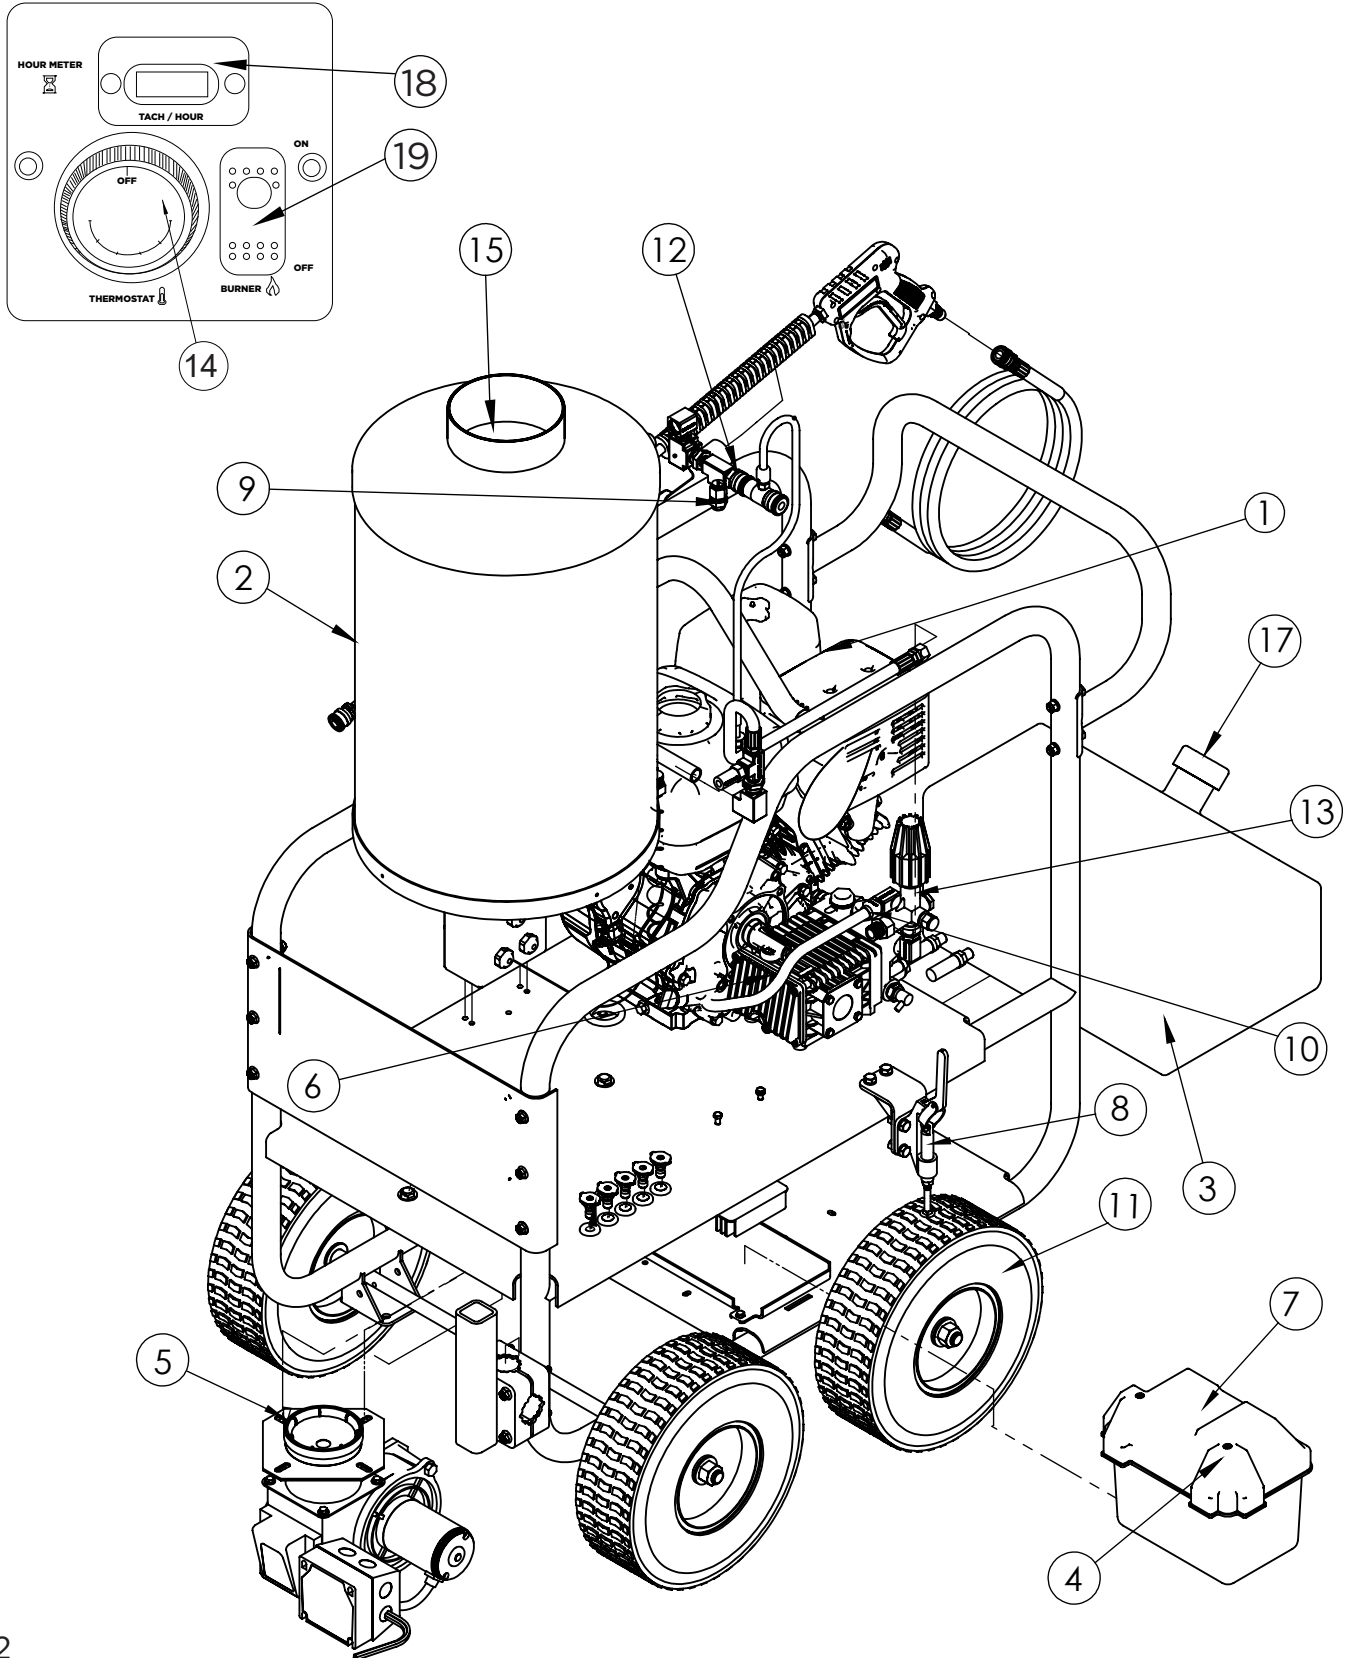

# PARTS BREAKDOWN

## HOT WATER PRESSURE WASHER

MODEL:CC4015RAHW

---

## HOT WATER PRESSURE WASHER

MODEL:CC4015RAHW

ITEM	PART NUMBER	DESCRIPTION	QTY.
1	85.578.150	POWEREASE 420 ENGINE	1
2	59.000.000	HOT WATER COIL ASSY, 4 GPM	1
3	85.601.043	10 GALLON FUEL TANK	1
4	85.603.000	BATTERY	1
5	59.000.001	BURNER ASSY WITH FUEL PUMP (BECKETT, ADC-12V)	1
6	85.129.037H	PUMP ASSEMBLY, AR RSV4G40HDF-40EZ	1
7	42.005.053	BATTERY BOX	1
8	85.604.104	BRAKE ASSEMBLY	1
9	59.000.101	SAFETY PRESSURE RUPTURE DISC	1
10	85.300.082	PRESSURE SWITCH, 1/4" MNPT	1
11	85.660.050F	WHEEL, 13" FLAT FREE	4
12	85.300.108S	QUICK-CONNECT COUPLER, 3/8" MNPT	1
13	AL607	UNLOADER, VRT3 4500 PSI	1
14	85.400.071	THERMOSTAT (TEMP CONTROL)	1
15	59.000.116	INSULATION, BOTTOM	1
	59.000.117	INSULATION, TOP	1
16	59.000.104	FUEL FILTER	1
17	59.000.123	FUEL CAP	1
18	806-109	TACHOMETER	1
19	59.000.103	TOGGLE SWITCH	1
N/S	59.000.102	LOW VOLTAGE INHIBITOR (LVI)	1
N/S	59.000.104	DIESEL INLINE FUEL FILTER	1

### ADC BECKETT BURNER

59.000.001

ITEM	PART NUMBER	DESCRIPTION	QTY.
1	59.110.004	BLOWER MOTOR	1
2	59.110.005	SHAFT COUPLING	1
3	59.110.000	FUEL PUMP	1
4,5,6	59.110.001	FUEL SOLENOID	1
7	59.110.002	ELECTRODE ASSEMBLY	1
8	59.110.003	IGNITER	1
9	59.000.002	FUEL NOZZLE	1
10	59.110.017	GASKET	1