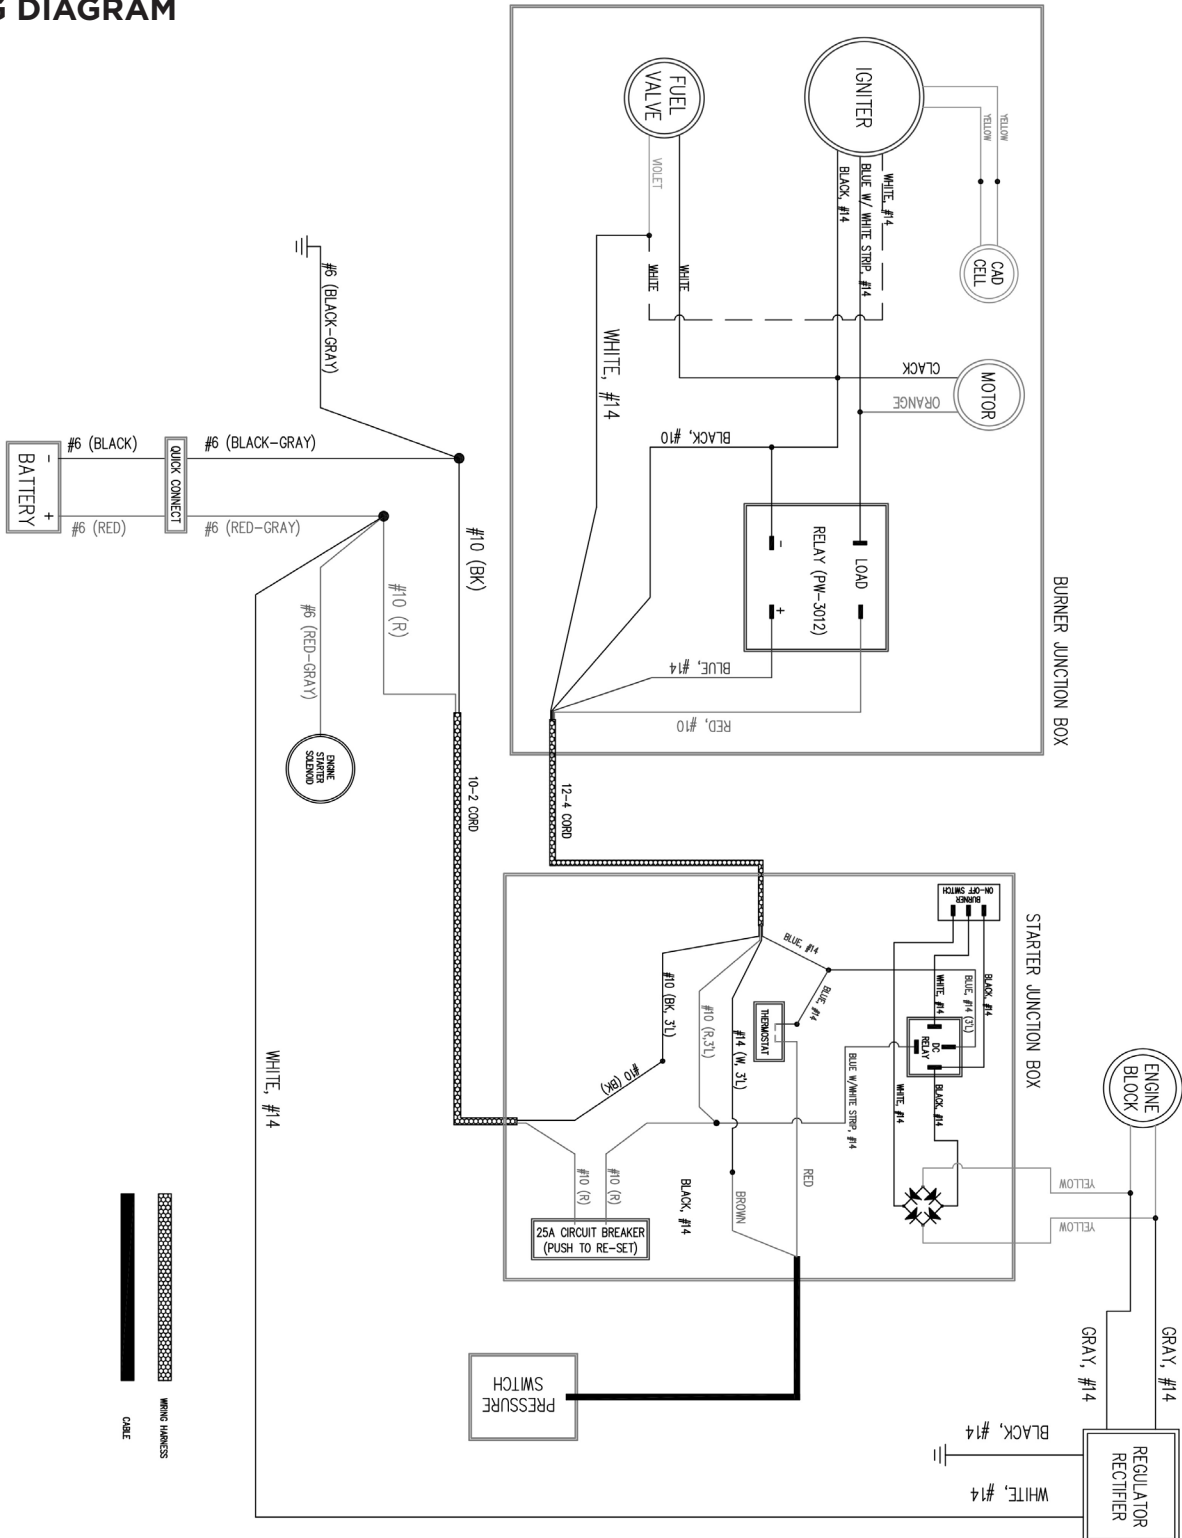

WIRING DIAGRAM