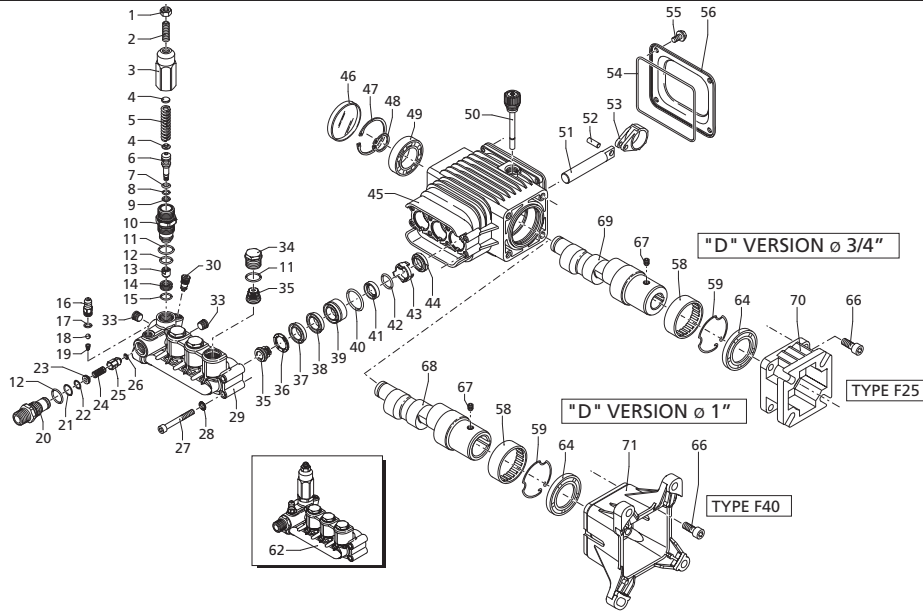

MODEL:CC4015RAHW

PUMP

85.129.037H