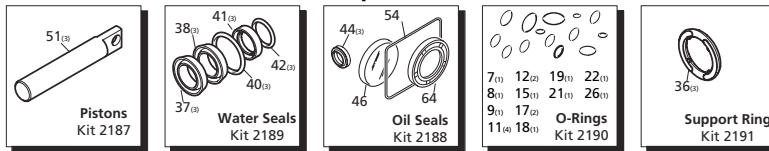

Repair Kits

Pos	Code	Description	Qty.	Pos	Code	Description	Qty.	Pos	Code	Description	Qty.			
1	1980300	Nut M6	1	39	1981570	Piston guide	3		AR64516	Oil	1			
2	2760420	Grub screw M6x12	1	40	770260	O-Ring ø23.52x1.78	3			OIL CAPACITY - 16 oz				
3	1980540	Unloader knob	1	41	1260440	Gasket	3	Special Parts / Kits						
4	1980220	Spring plate	2	42	640070	O-Ring ø13.95x2.62	3					Code	Description	Qty.
5	2760410	Spring	1	43	2760310	Spacer	3	42304	EZ Start assembly	1				
6	2760400	Valve piston	1	44	1260460	Oil seal	3	2186	Valve kit - up to 3200 PSI	1				
7	2260100	O-Ring ø6.02x2.62	1	45	2760010	Pump body	1	42302	Valve kit - above 3200 PSI	1				
8	660190	O-Ring ø6.07x1.78	1	46	1266740	Bearing cap	1	2280	Unloader kit up to 3200 PSI no knob with seat	1				
9	2760210	Ring	1	47	1260790	Circlip øi52	1	42369	Unloader kit above 3200 PSI no knob with seat	1				
10	2760050	Piston guide	1	48	1780550	Snap ring	1	42128	Unloader kit above 3200 PSI with knob without seat	1				
11	1200690	O-Ring ø15.6x1.78	1	49	2760340	Bearing	1	42129	Unloader kit above 3200 PSI with knob with seat	1				
12	394280	O-Ring ø12.42x1.78	2	50	1780490	Bearing	1	42527	Complete manifold with EZ start	1				
13	2260070	By-pass jet	1	51	880130	Oil cap	1	2769201	Complete manifold non EZ start	1				
14	2760090	Seat	1	52	2760040	Piston	3	2761050	Bare manifolds with EZ start	1				
15	770140	O-Ring ø11.11x1.78	1	53	1780050	Piston pin	3	2760330	Bare manifolds non EZ start	1				
16	1982520	Hose nipple	1	54	1780040	Con rod Aluminum	3							
17	1250280	Ball	1	55	1780710	Con rod Bronze	3							
18	1560520	Spring	1	56	2760280	O-Ring ø101.27x2.62	1							
19	2760230	Detergent injector 3/8" G	1	57	802190	Bolt M6x12	4							
20	2760270	O-Ring ø12x1	1	58	2760110	Rear cover	1							
21	1470210	O-Ring ø9x1	1	59	2760350	Bearing	1							
22	2760120	Injector insert	1	60	1321190	Bearing	1							
23	2760200	Spring	1	61	1321080	Snap ring	1							
24	2760130	Jet	1	62	2769201	Complete pump head w/o EZ start	1							
25	1460430	O-Ring ø4x2.5	1	63	2769209	Complete pump head EZ-start	1							
26	801080	Bolt M6x50	8	64	480671	Oil seal	1							
27	1381550	Lockwasher	8	65	180030	Bolt M8x20	4							
28	2760020	Head - w/o EZ-start	1	66	820440	Set screw M6	1							
29	2761050	Head - Bare EZ-start	1	67	1780340	Hollow shaft ø1"	1							
30	2760330	Head - Bare w/o EZ-start	1	68	1780920	Hollow shaft ø1"	1							
31	2760630	EZ-start plug	1	69	1780330	Hollow shaft ø1"	1							
32	2760260	Plug 1/4" G	2	70	1780590	Hollow shaft ø3/4"	1							
33	2760180	Plug	3	71	1780600	Hollow shaft ø3/4"	1							
34	2769050	Complete valve	1		1780580	Flange F25	1							
35	2760220	Support ring	3		2760290	Flange F40	1							
36	1342761	Gasket	3											
37	1981580	Ring	1