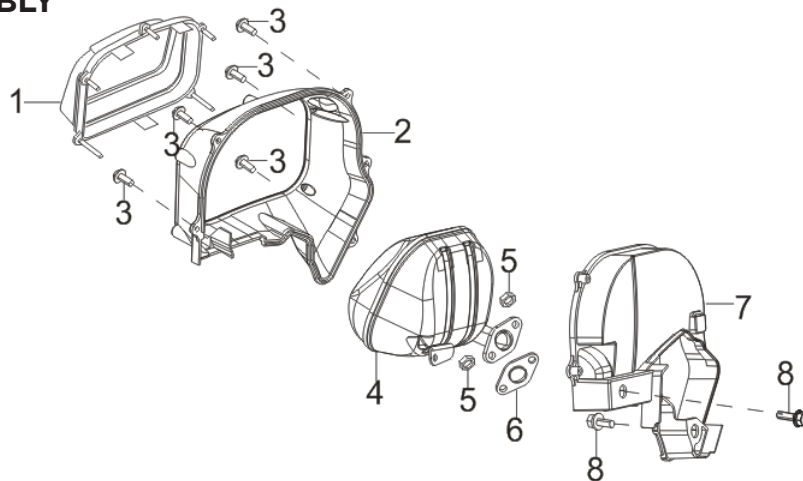

PARTS BREAKDOWN INVERTER GENERATOR

MODEL:CC2100IG

FUEL TANK

REF #	DESCRIPTION	QTY	BE PART #
1,4,5	FUEL TANK ASSEMBLY	1	85.571.581
2	FUEL STRAINER	1	85.571.582
3	FUEL CAP	1	85.571.543
6-8	FUEL LINE WITH CAMPS	1	85.571.583

COVER

REF #	DESCRIPTION	QTY	BE PART #
1	RIGHT OUTSIDE COVER (NO DECALS)	1	85.571.534
4	LEFT OUTSIDE COVER (NO DECALS)	1	85.571.535
5	LEFT INSIDE COVER	1	85.571.537
6	RIGHT INSIDE COVER	1	85.571.536
8,12,31,32	SPARK PLUG ACCESS DOOR	1	85.571.598
20	SPILL COVER	1	85.571.599
26-28	ROBE HANDLE	1	85.571.607

BOTTOM PANEL, MOUNTING BRACKET

REF #	DESCRIPTION	QTY	BE PART #
1	INVERTER MODULE	1	85.571.551
8	FRAME SHOCK ABSORBERS	3	85.571.608
12	BASE PLATE	1	85.571.609
13	FOOT	4	85.571.610
14	BOLT	4	

MUFFLER ASSEMBLY