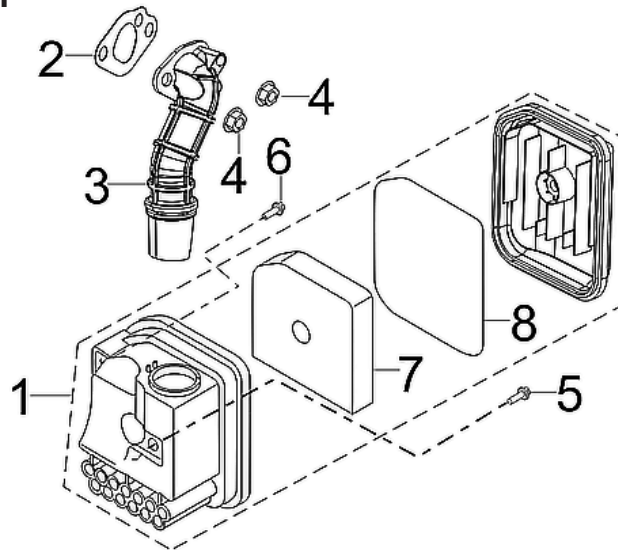

COVER

REF #	DESCRIPTION	QTY	BE PART #
1	RIGHT OUTSIDE COVER (NO DECALS)	1	85.571.534
4	LEFT OUTSIDE COVER (NO DECALS)	1	85.571.535
5	LEFT INSIDE COVER	1	85.571.537
6	RIGHT INSIDE COVER	1	85.571.536
8,12,31,32	SPARK PLUG ACCESS DOOR	1	85.571.598
20	SPILL COVER	1	85.571.599
26-28	ROBE HANDLE	1	85.571.607

REF #	DESCRIPTION	QTY	BE PART #
4	MUFFLER ASSEMBLY	1	85.571.580
6	GASKET	1	

CYLINDER/PLUG/HEAD ASSEMBLY

REF #	DESCRIPTION	QTY	BE PART #
4	INTAKE STUDS	2	85.571.568
5	EXHAUST STUDS	2	
6	SPARK PLUG	1	85.571.522
8	CYLINDER HEAD GASKET	1	85.571.556
9-13	HEAD COVER ASSEMBLY	1	85.571.566

RECOIL ASSEMBLY

REF #	DESCRIPTION	QTY	BE PART #
1	RECOIL ASSEMBLY	1	85.571.558
4	FAN SHROUD	1	85.571.574

CARBURETOR ASSEMBLY

REF #	DESCRIPTION	QTY	BE PART #
1-7	CARBURETOR ASSEMBLY	1	85.571.557

AIR CLEANER ASSEMBLY

REF #	DESCRIPTION	QTY	BE PART #
1	AIR CLEANER ASSEMBLY	1	85.571.528
2	GASKET	1	85.571.579

IGNITION COIL

REF #	DESCRIPTION	QTY	BE PART #
4	IGNITION	1	85.571.529
9	IGNITION COIL	1	85.571.510

FRONT COVER ASSEMBLY