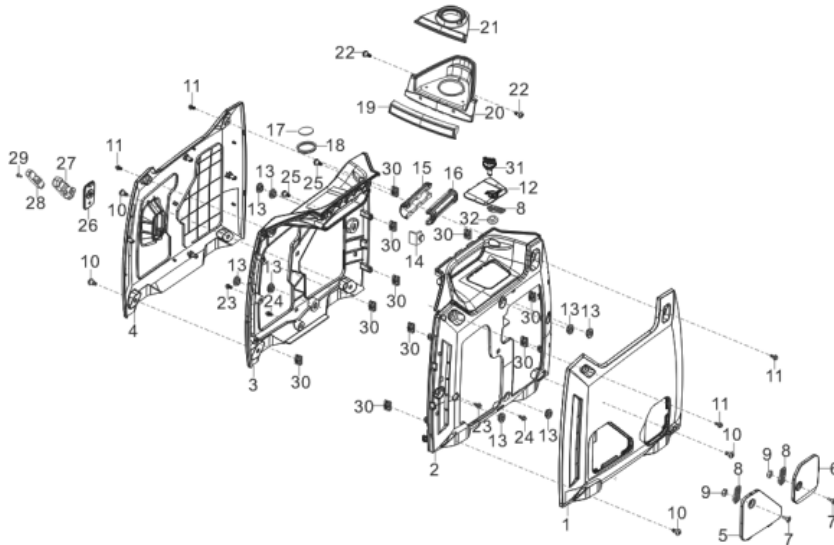

PARTS BREAKDOWN INVERTER GENERATOR

MODEL:CC2100IG

FUEL TANK

REF #	DESCRIPTION	QTY	BE PART #
1,4,5	FUEL TANK ASSEMBLY	1	85.571.581
2	FUEL STRAINER	1	85.571.582
3	FUEL CAP	1	85.571.543
6-8	FUEL LINE WITH CAMPS	1	85.571.583

COVER

REF #	DESCRIPTION	QTY	BE PART #
1	RIGHT OUTSIDE COVER (NO DECALS)	1	85.571.534
4	LEFT OUTSIDE COVER (NO DECALS)	1	85.571.535
5	LEFT INSIDE COVER	1	85.571.537
6	RIGHT INSIDE COVER	1	85.571.536
8,12,31,32	SPARK PLUG ACCESS DOOR	1	85.571.598
20	SPILL COVER	1	85.571.599
26-28	ROBE HANDLE	1	85.571.607

RECOIL ASSEMBLY

REF #	DESCRIPTION	QTY	BE PART #
1	RECOIL ASSEMBLY	1	85.571.558
4	FAN SHROUD	1	85.571.574

CARBURETOR ASSEMBLY

REF #	DESCRIPTION	QTY	BE PART #
1-7	CARBURETOR ASSEMBLY	1	85.571.557

AIR CLEANER ASSEMBLY