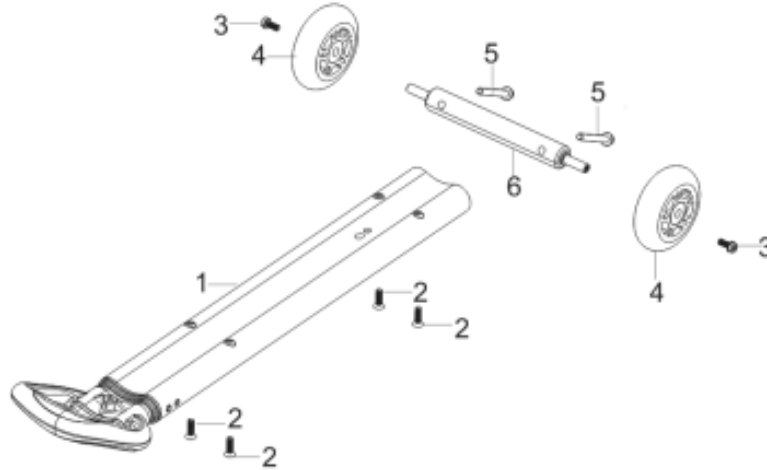

RECOIL ASSEMBLY

REF #	DESCRIPTION	QTY	BE PART #
1	RECOIL ASSEMBLY	1	85.571.558
4	FAN SHROUD	1	85.571.574

CARBURETOR ASSEMBLY

REF #	DESCRIPTION	QTY	BE PART #
1-7	CARBURETOR ASSEMBLY	1	85.571.557

AIR CLEANER ASSEMBLY

REF #	DESCRIPTION	QTY	BE PART #
1	AIR CLEANER ASSEMBLY	1	85.571.528
2	GASKET	1	85.571.579

IGNITION COIL

REF #	DESCRIPTION	QTY	BE PART #
4	IGNITION	1	85.571.529
9	IGNITION COIL	1	85.571.510

FRONT COVER ASSEMBLY

REF #	DESCRIPTION	QTY	BE PART #
1-4	CONTROL PANEL ASSEMBLY	1	85.571.552
6-18	FUEL SHUT OFF ASSEMBLY	1	85.571.553
25	RED PARALLEL SOCKET	1	85.571.589
26	BLACK PARALLEL SOCKET	1	85.571.590
28	DUPLEX SOCKET, 120V 20A HOUSEHOLD	1	85.571.592
29	DC SOCKET	1	85.571.652
30	USB SOCKET	1	85.571.653

OPTIONAL: WHEEL HANDLE ASSEMBLY

REF #	DESCRIPTION	QTY	BE PART #
1	HANDLE TUBE ASSEMBLY	1	85.571.554
3	CROSSHEAD HEADBAND BOLTS	2	85.571.555
4	WHEEL	2	
5	BOLT	2	
6	WHEEL SHAFT	1	

If you need technical assistance call: