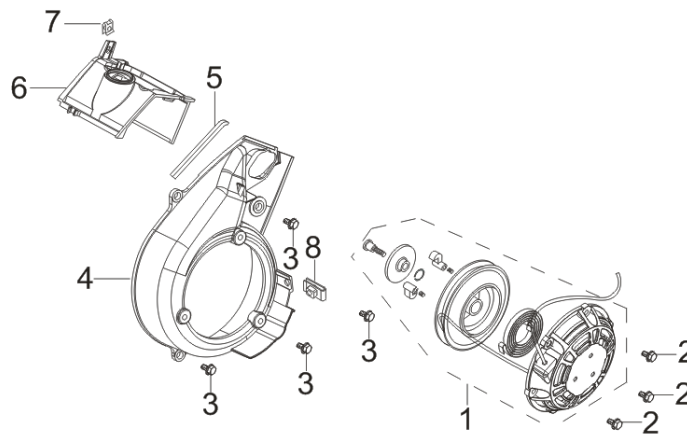

RECOIL ASSEMBLY

REF #	DESCRIPTION	QTY	BE PART #
1	RECOIL ASSEMBLY	1	85.571.558
4	FAN SHROUD	1	85.571.574