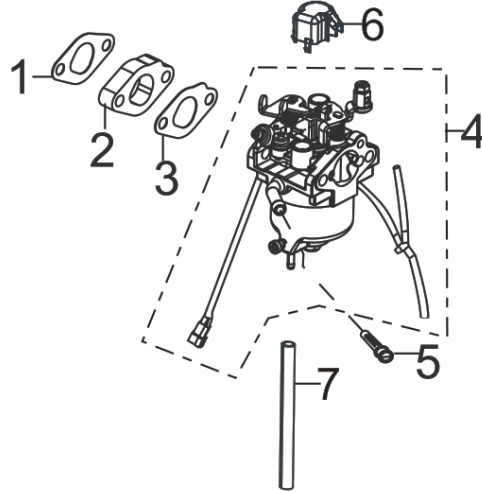

PARTS BREAKDOWN INVERTER GENERATOR

MODEL:CC2100IG

FUEL TANK

REF #	DESCRIPTION	QTY	BE PART #
1,4,5	FUEL TANK ASSEMBLY	1	85.571.581
2	FUEL STRAINER	1	85.571.582
3	FUEL CAP	1	85.571.543
6-8	FUEL LINE WITH CAMPS	1	85.571.583

COVER

REF #	DESCRIPTION	QTY	BE PART #
1	RIGHT OUTSIDE COVER (NO DECALS)	1	85.571.534
4	LEFT OUTSIDE COVER (NO DECALS)	1	85.571.535
5	LEFT INSIDE COVER	1	85.571.537
6	RIGHT INSIDE COVER	1	85.571.536
8,12,31,32	SPARK PLUG ACCESS DOOR	1	85.571.598
20	SPILL COVER	1	85.571.599
26-28	ROBE HANDLE	1	85.571.607

REF #	DESCRIPTION	QTY	BE PART #
4	MUFFLER ASSEMBLY	1	85.571.580
6	GASKET	1	

CYLINDER/PLUG/HEAD ASSEMBLY

REF #	DESCRIPTION	QTY	BE PART #
4	INTAKE STUDS	2	85.571.568
5	EXHAUST STUDS	2	
6	SPARK PLUG	1	85.571.522
8	CYLINDER HEAD GASKET	1	85.571.556
9-13	HEAD COVER ASSEMBLY	1	85.571.566

RECOIL ASSEMBLY

REF #	DESCRIPTION	QTY	BE PART #
1	RECOIL ASSEMBLY	1	85.571.558
4	FAN SHROUD	1	85.571.574

CARBURETOR ASSEMBLY

REF #	DESCRIPTION	QTY	BE PART #
1-7	CARBURETOR ASSEMBLY	1	85.571.557

AIR CLEANER ASSEMBLY