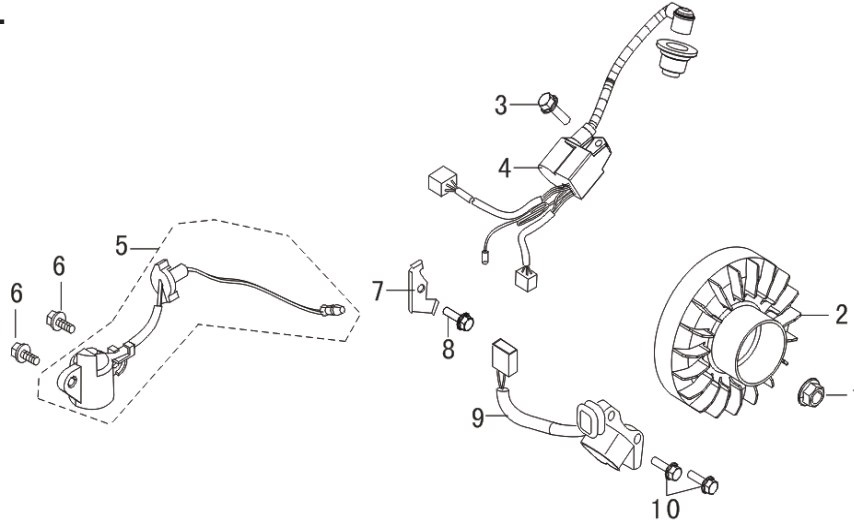

REF #	DESCRIPTION	QTY	BE PART #
4	MUFFLER ASSEMBLY	1	85.571.580
6	GASKET	1	

CYLINDER/PLUG/HEAD ASSEMBLY

REF #	DESCRIPTION	QTY	BE PART #
4	INTAKE STUDS	2	85.571.568
5	EXHAUST STUDS	2	
6	SPARK PLUG	1	85.571.522
8	CYLINDER HEAD GASKET	1	85.571.556
9-13	HEAD COVER ASSEMBLY	1	85.571.566

RECOIL ASSEMBLY

REF #	DESCRIPTION	QTY	BE PART #
1	RECOIL ASSEMBLY	1	85.571.558
4	FAN SHROUD	1	85.571.574

CARBURETOR ASSEMBLY

REF #	DESCRIPTION	QTY	BE PART #
1-7	CARBURETOR ASSEMBLY	1	85.571.557

AIR CLEANER ASSEMBLY

REF #	DESCRIPTION	QTY	BE PART #
1	AIR CLEANER ASSEMBLY	1	85.571.528
2	GASKET	1	85.571.579

IGNITION COIL

REF #	DESCRIPTION	QTY	BE PART #
4	IGNITION	1	85.571.529
9	IGNITION COIL	1	85.571.510

FRONT COVER ASSEMBLY

OPTIONAL: WHEEL HANDLE ASSEMBLY

REF #	DESCRIPTION	QTY	BE PART #
1	HANDLE TUBE ASSEMBLY	1	85.571.554
3	CROSSHEAD HEADBAND BOLTS	2	85.571.555
4	WHEEL	2	
5	BOLT	2	
6	WHEEL SHAFT	1	

If you need technical assistance call: