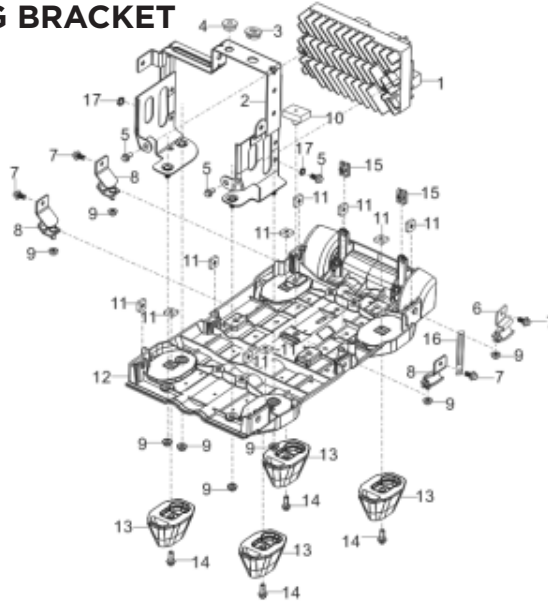

BOTTOM PANEL, MOUNTING BRACKET

REF #	DESCRIPTION	QTY	BE PART #
1	INVERTER MODULE	1	85.571.551
8	FRAME SHOCK ABSORBERS	3	85.571.608
12	BASE PLATE	1	85.571.609
13	FOOT	4	85.571.610
14	BOLT	4