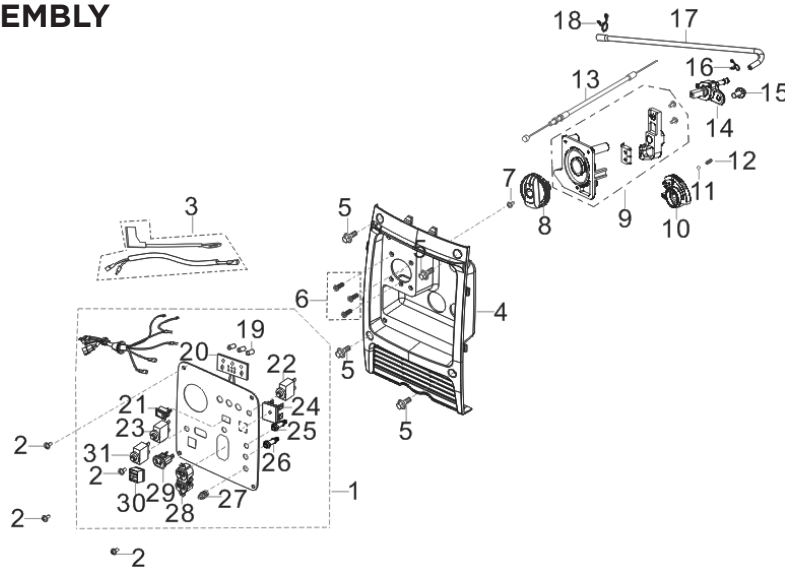

RECOIL ASSEMBLY

REF #	DESCRIPTION	QTY	BE PART #
1	RECOIL ASSEMBLY	1	85.571.558
4	FAN SHROUD	1	85.571.574

CARBURETOR ASSEMBLY

REF #	DESCRIPTION	QTY	BE PART #
1-7	CARBURETOR ASSEMBLY	1	85.571.557

AIR CLEANER ASSEMBLY

REF #	DESCRIPTION	QTY	BE PART #
1	AIR CLEANER ASSEMBLY	1	85.571.528
2	GASKET	1	85.571.579

IGNITION COIL

REF #	DESCRIPTION	QTY	BE PART #
4	IGNITION	1	85.571.529
9	IGNITION COIL	1	85.571.510

FRONT COVER ASSEMBLY