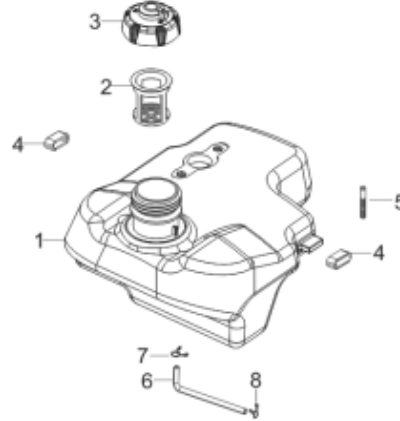

PARTS BREAKDOWN INVERTER GENERATOR

MODEL:CC2100IG

FUEL TANK

REF #	DESCRIPTION	QTY	BE PART #
1,4,5	FUEL TANK ASSEMBLY	1	85.571.581
2	FUEL STRAINER	1	85.571.582
3	FUEL CAP	1	85.571.543
6-8	FUEL LINE WITH CAMPS	1	85.571.583

COVER

REF #	DESCRIPTION	QTY	BE PART #
1	RIGHT OUTSIDE COVER (NO DECALS)	1	85.571.534
4	LEFT OUTSIDE COVER (NO DECALS)	1	85.571.535
5	LEFT INSIDE COVER	1	85.571.537
6	RIGHT INSIDE COVER	1	85.571.536
8,12,31,32	SPARK PLUG ACCESS DOOR	1	85.571.598
20	SPILL COVER	1	85.571.599
26-28	ROBE HANDLE	1	85.571.607

RECOIL ASSEMBLY

REF #	DESCRIPTION	QTY	BE PART #
1	RECOIL ASSEMBLY	1	85.571.558
4	FAN SHROUD	1	85.571.574

CARBURETOR ASSEMBLY

REF #	DESCRIPTION	QTY	BE PART #
1-7	CARBURETOR ASSEMBLY	1	85.571.557

AIR CLEANER ASSEMBLY

OPTIONAL: WHEEL HANDLE ASSEMBLY

REF #	DESCRIPTION	QTY	BE PART #
1	HANDLE TUBE ASSEMBLY	1	85.571.554
3	CROSSHEAD HEADBAND BOLTS	2	85.571.555
4	WHEEL	2	
5	BOLT	2	
6	WHEEL SHAFT	1	

If you need technical assistance call: