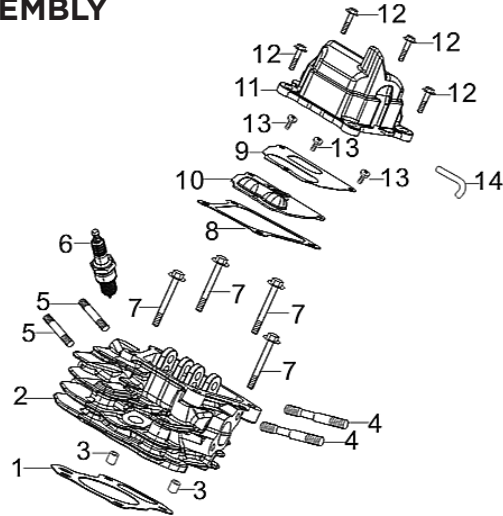

COVER

REF #	DESCRIPTION	QTY	BE PART #
1	RIGHT OUTSIDE COVER (NO DECALS)	1	85.571.534
4	LEFT OUTSIDE COVER (NO DECALS)	1	85.571.535
5	LEFT INSIDE COVER	1	85.571.537
6	RIGHT INSIDE COVER	1	85.571.536
8,12,31,32	SPARK PLUG ACCESS DOOR	1	85.571.598
20	SPILL COVER	1	85.571.599
26-28	ROBE HANDLE	1	85.571.607

BOTTOM PANEL, MOUNTING BRACKET

REF #	DESCRIPTION	QTY	BE PART #
1	INVERTER MODULE	1	85.571.551
8	FRAME SHOCK ABSORBERS	3	85.571.608
12	BASE PLATE	1	85.571.609
13	FOOT	4	85.571.610
14	BOLT	4	

MUFFLER ASSEMBLY

REF #	DESCRIPTION	QTY	BE PART #
4	MUFFLER ASSEMBLY	1	85.571.580
6	GASKET	1	

CYLINDER/PLUG/HEAD ASSEMBLY

REF #	DESCRIPTION	QTY	BE PART #
4	INTAKE STUDS	2	85.571.568
5	EXHAUST STUDS	2	
6	SPARK PLUG	1	85.571.522
8	CYLINDER HEAD GASKET	1	85.571.556
9-13	HEAD COVER ASSEMBLY	1	85.571.566

OPTIONAL: WHEEL HANDLE ASSEMBLY

REF #	DESCRIPTION	QTY	BE PART #
1	HANDLE TUBE ASSEMBLY	1	85.571.554
3	CROSSHEAD HEADBAND BOLTS	2	85.571.555
4	WHEEL	2	
5	BOLT	2	
6	WHEEL SHAFT	1	

If you need technical assistance call: