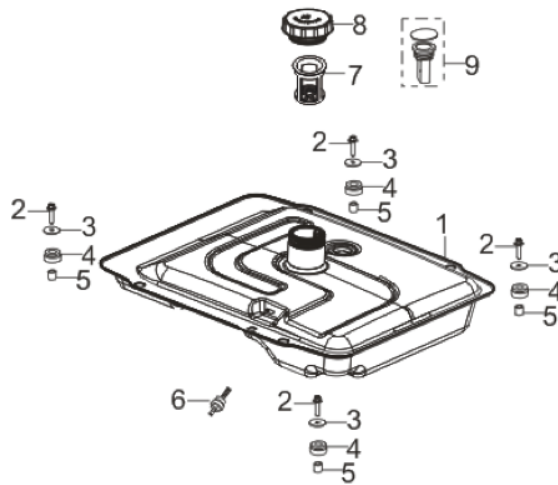

FUEL TANK

REF #	DESCRIPTION	QTY	BE PART #
1	FUEL TANK	1	85.571.738
2	BOLT	4	85.571.739
3	FLAT WASHER	4	
4	RUBBER SLEEVE	4	
5	BUSHING	4	
6	FUEL VALVE	1	85.571.740
7	FUEL STRAINER	1	85.571.710
8	FUEL CAP	1	
9	FUEL GAUGE	1	85.571.711