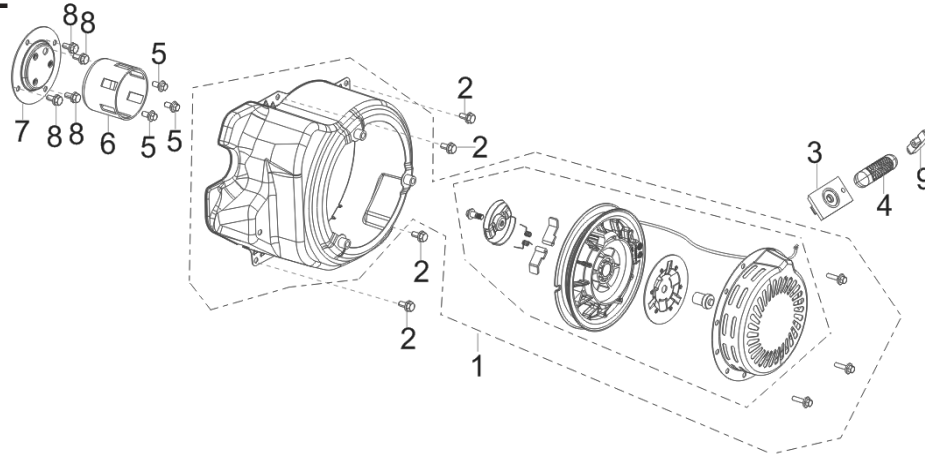

STARTER RECOIL

REF #	DESCRIPTION	QTY	BE PART #
1	STARTER, RECOIL	1	85.571.700
3	STARTING ROPE GUIDE	1	
4	CABLE HANDLE OUTER SLEEVE	1	
5	BOLT	3	85.571.734
6	STARTER PULLEY	1	
7	STARTER CLIP SEAT	1