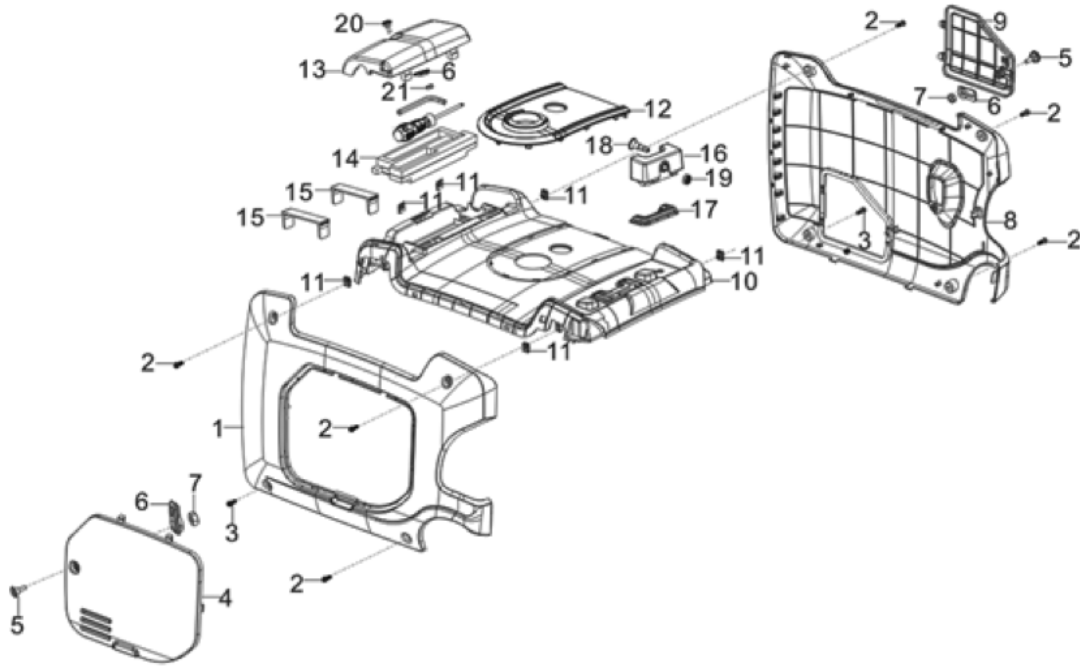

INVERTER COVER

REF #	DESCRIPTION	QTY	BE PART #
1	LEFT SIDE SHELL	1	85.571.615
4	GREY COLORED DOOR, LEFT SIDE	1	85.571.614
8	RIGHT SIDE SHELL (RECOIL SIDE)	1	85.571.617
9	GREY COLORED DOOR, RECOIL SIDE	1	85.571.616
12	TOP SPILL GUARD	1	85.571.761
20	SPARK PLUG REPAIR KNOB	1	85.571.762
21	SPRING CLIP	1	85.571.763