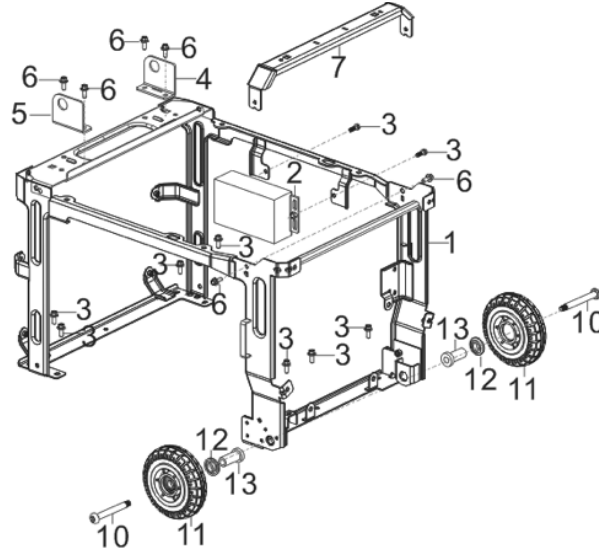

ENGINE FRAME

REF #	DESCRIPTION	QTY	BE PART #
1	FRAME ASSEMBLY	1	85.571.741
2	STARTER CONTROLLER	1	85.571.742
10	WHEEL SHAFT	1	85.571.704
11	WHEEL	1	
12	SLEEVE DUST COVER	1	
13	CABLE SLEEVE	1