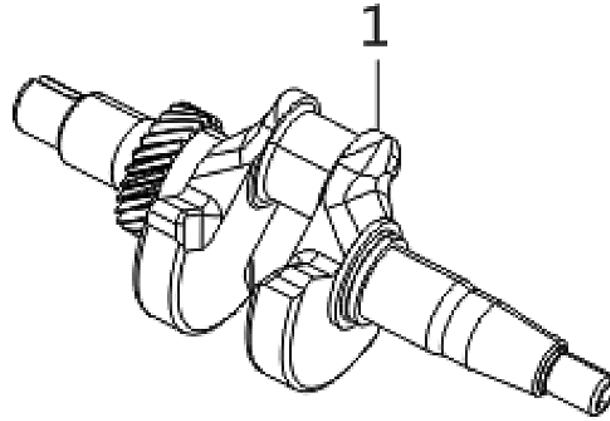

PARTS BREAKDOWN INVERTER GENERATOR

MODEL:CC3600IG

CRANK CASE / GEAR ASSEMBLY

REF #	DESCRIPTION	QTY	BE PART #
2	DRAIN PLUG WASHER	2	85.571.713
3	DRAIN PLUG BOLT	2	
5	BEARING	1	85.571.714
6	OIL-SEAL	1	85.571.715
11	SENSOR, ENGINE OIL	1	85.571.716

CRANK CASE COVER

REF #	DESCRIPTION	QTY	BE PART #
2	OIL DIPSTICK	1	85.571.717
5	GASKET, CRANKCASE	1	85.571.718

CYLINDER HEAD ASSEMBLY / SPARK PLUG

REF #	DESCRIPTION	QTY	BE PART #
1	VALVER COVER BOLT	4	85.571.719
2	VALVE COVER	1	
3	VALVE COVER GASKET	1	
4	SPARK PLUG	1	85.571.720
7	BREATHER TUBE	1	85.571.721
8	CYLINDER HEAD	1	85.571.722
9	EXHAUST STUD	2	85.571.723
10	INTAKE STUD	2	85.571.724
11	CYLINDER HEAD GASKET	1	85.571.725
3	VALVE COVER GASKET	1	
6	OIL - SEAL	1	
5	HEAT SHIELD COVER	1	

CRANKSHAFT CONNECTING ROD

REF #	DESCRIPTION	QTY	BE PART #
1	CRANKSHAFT ASSEMBLY	1	85.571.726

CRANKSHAFT ROD & RING SET

REF #	DESCRIPTION	QTY	BE PART #
1	PISTON RING SET	1	85.571.727
2	CONNECTING ROD	1	85.571.728
3	PISTON	1	85.571.729
4	PISTON PIN	1	
5	PISTON PIN CLIP	2	
1	PISTON RING SET	1	

CAMSHAFT ROD & RING SET

REF #	DESCRIPTION	QTY	BE PART #
1	CAMSHAFT ASSEMBLY	1	85.571.730
7	TAPPET VALVE	2	
2	VALVE	1	85.571.731
3	SEAL GUIDE	1	
4	VALVE SPRING	2	
5	VALVE SPRING SEAT	2	
6	VALVE LOCK CLAMP	4	
9	PLATE SUBASSEMBLY, LIFTER STOPPER	1	
10	VALVE ADJUSTING BOLT	2	85.571.732
11	ROCKER VALVE	2	
12	VALVE ADJUSTING NUT	2	
13	VALVE LOCK NUT	2	
8	LIFTER VALVE	2	85.571.733
9	PLATE SUBASSEMBLY, LIFTER STOPPER	1	
10	VALVE ADJUSTING BOLT	2	
11	ROCKER VALVE	2	
12	VALVE ADJUSTING NUT	2	
13	VALVE LOCK NUT	2	