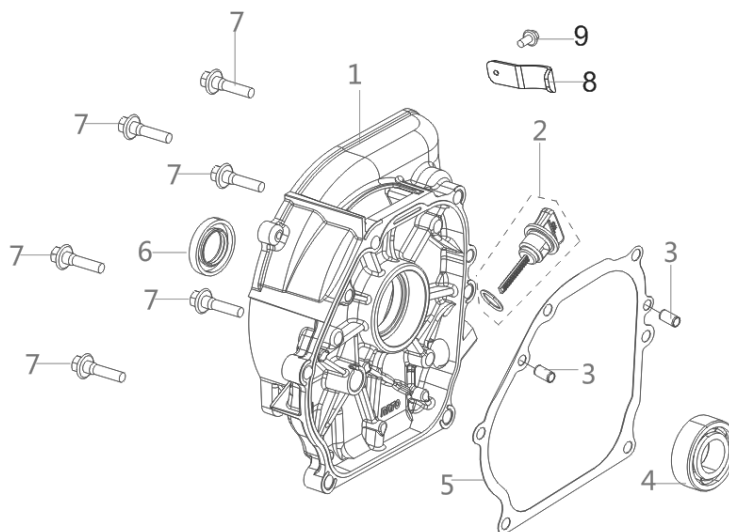

PARTS BREAKDOWN INVERTER GENERATOR

MODEL:CC3600IG

CRANK CASE / GEAR ASSEMBLY

REF #	DESCRIPTION	QTY	BE PART #
2	DRAIN PLUG WASHER	2	85.571.713
3	DRAIN PLUG BOLT	2	
5	BEARING	1	85.571.714
6	OIL-SEAL	1	85.571.715
11	SENSOR, ENGINE OIL	1	85.571.716

CRANK CASE COVER

REF #	DESCRIPTION	QTY	BE PART #
2	OIL DIPSTICK	1	85.571.717
5	GASKET, CRANKCASE	1	85.571.718

CYLINDER HEAD ASSEMBLY / SPARK PLUG

REF #	DESCRIPTION	QTY	BE PART #
1	VALVER COVER BOLT	4	85.571.719
2	VALVE COVER	1	
3	VALVE COVER GASKET	1	
4	SPARK PLUG	1	85.571.720
7	BREATHER TUBE	1	85.571.721
8	CYLINDER HEAD	1	85.571.722
9	EXHAUST STUD	2	85.571.723
10	INTAKE STUD	2	85.571.724
11	CYLINDER HEAD GASKET	1	85.571.725
3	VALVE COVER GASKET	1	
6	OIL - SEAL	1	
5	HEAT SHIELD COVER	1	

CRANKSHAFT CONNECTING ROD

REF #	DESCRIPTION	QTY	BE PART #
1	CRANKSHAFT ASSEMBLY	1	85.571.726

CRANKSHAFT ROD & RING SET

REF #	DESCRIPTION	QTY	BE PART #
1	PISTON RING SET	1	85.571.727
2	CONNECTING ROD	1	85.571.728
3	PISTON	1	85.571.729
4	PISTON PIN	1	
5	PISTON PIN CLIP	2	
1	PISTON RING SET	1	

CAMSHAFT ROD & RING SET

REF #	DESCRIPTION	QTY	BE PART #
1	CAMSHAFT ASSEMBLY	1	85.571.730
7	TAPPET VALVE	2	
2	VALVE	1	85.571.731
3	SEAL GUIDE	1	
4	VALVE SPRING	2	
5	VALVE SPRING SEAT	2	
6	VALVE LOCK CLAMP	4	
9	PLATE SUBASSEMBLY, LIFTER STOPPER	1	
10	VALVE ADJUSTING BOLT	2	85.571.732
11	ROCKER VALVE	2	
12	VALVE ADJUSTING NUT	2	
13	VALVE LOCK NUT	2	
8	LIFTER VALVE	2	85.571.733
9	PLATE SUBASSEMBLY, LIFTER STOPPER	1	
10	VALVE ADJUSTING BOLT	2	
11	ROCKER VALVE	2	
12	VALVE ADJUSTING NUT	2	
13	VALVE LOCK NUT	2	