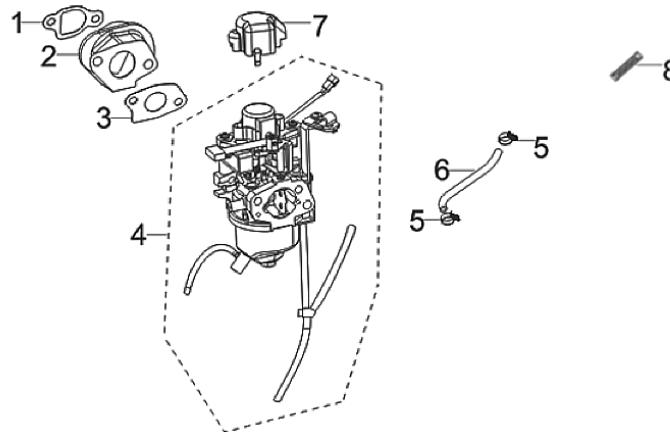

CRANK CASE COVER

REF #	DESCRIPTION	QTY	BE PART #
2	OIL DIPSTICK	1	85.571.717
5	GASKET, CRANKCASE	1	85.571.718

CYLINDER HEAD ASSEMBLY / SPARK PLUG

REF #	DESCRIPTION	QTY	BE PART #
1	VALVER COVER BOLT	4	85.571.719
2	VALVE COVER	1	
3	VALVE COVER GASKET	1	
4	SPARK PLUG	1	85.571.720
7	BREATHER TUBE	1	85.571.721
8	CYLINDER HEAD	1	85.571.722
9	EXHAUST STUD	2	85.571.723
10	INTAKE STUD	2	85.571.724
11	CYLINDER HEAD GASKET	1	85.571.725
3	VALVE COVER GASKET	1	
6	OIL - SEAL	1	
5	HEAT SHIELD COVER	1	

CRANKSHAFT CONNECTING ROD

REF #	DESCRIPTION	QTY	BE PART #
1	CRANKSHAFT ASSEMBLY	1	85.571.726

CRANKSHAFT ROD & RING SET

REF #	DESCRIPTION	QTY	BE PART #
1	PISTON RING SET	1	85.571.727
2	CONNECTING ROD	1	85.571.728
3	PISTON	1	85.571.729
4	PISTON PIN	1	
5	PISTON PIN CLIP	2	
1	PISTON RING SET	1	

CAMSHAFT ROD & RING SET

REF #	DESCRIPTION	QTY	BE PART #
1	CAMSHAFT ASSEMBLY	1	85.571.730
7	TAPPET VALVE	2	
2	VALVE	1	85.571.731
3	SEAL GUIDE	1	
4	VALVE SPRING	2	
5	VALVE SPRING SEAT	2	
6	VALVE LOCK CLAMP	4	
9	PLATE SUBASSEMBLY, LIFTER STOPPER	1	
10	VALVE ADJUSTING BOLT	2	85.571.732
11	ROCKER VALVE	2	
12	VALVE ADJUSTING NUT	2	
13	VALVE LOCK NUT	2	
8	LIFTER VALVE	2	85.571.733
9	PLATE SUBASSEMBLY, LIFTER STOPPER	1	
10	VALVE ADJUSTING BOLT	2	
11	ROCKER VALVE	2	
12	VALVE ADJUSTING NUT	2	
13	VALVE LOCK NUT	2	

REF #	DESCRIPTION	QTY	BE PART #
1	CARBURETOR INSULATOR GASKET	1	85.571.701 (CURRENT MODEL)
2	CARBURETOR INSULATOR PLATE	1	
3	CARBURETOR GASKET	1	
4	CARBURETOR ASSEMBLY	1	
5	CLAMP	2	
6	FUEL TUBE	1	
7	CAP	1	
8	FUEL FILTER	1	85.571.857 (MODEL WITH KEY FOB)
8	FUEL FILTER (ONLY)	1	