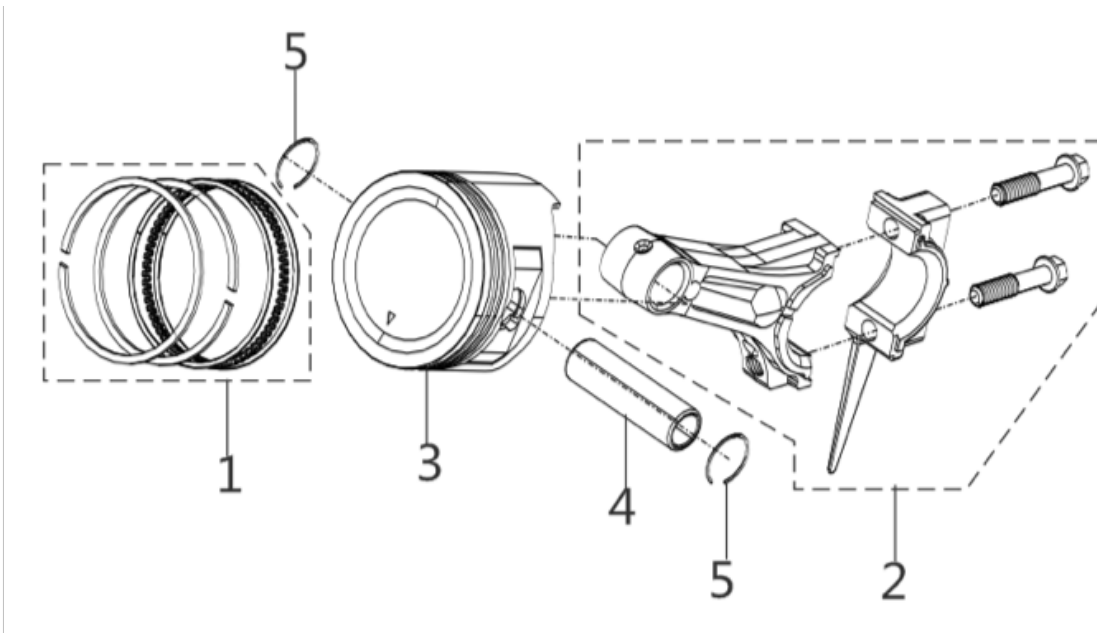

PARTS BREAKDOWN INVERTER GENERATOR

MODEL:CC3600IG

CRANK CASE / GEAR ASSEMBLY

REF #	DESCRIPTION	QTY	BE PART #
2	DRAIN PLUG WASHER	2	85.571.713
3	DRAIN PLUG BOLT	2	
5	BEARING	1	85.571.714
6	OIL-SEAL	1	85.571.715
11	SENSOR, ENGINE OIL	1	85.571.716

CRANK CASE COVER

REF #	DESCRIPTION	QTY	BE PART #
2	OIL DIPSTICK	1	85.571.717
5	GASKET, CRANKCASE	1	85.571.718

CYLINDER HEAD ASSEMBLY / SPARK PLUG

REF #	DESCRIPTION	QTY	BE PART #
1	VALVER COVER BOLT	4	85.571.719
2	VALVE COVER	1	
3	VALVE COVER GASKET	1	
4	SPARK PLUG	1	85.571.720
7	BREATHER TUBE	1	85.571.721
8	CYLINDER HEAD	1	85.571.722
9	EXHAUST STUD	2	85.571.723
10	INTAKE STUD	2	85.571.724
11	CYLINDER HEAD GASKET	1	85.571.725
3	VALVE COVER GASKET	1	
6	OIL - SEAL	1	
5	HEAT SHIELD COVER	1	

CRANKSHAFT CONNECTING ROD

REF #	DESCRIPTION	QTY	BE PART #
1	CRANKSHAFT ASSEMBLY	1	85.571.726

CRANKSHAFT ROD & RING SET

REF #	DESCRIPTION	QTY	BE PART #
1	PISTON RING SET	1	85.571.727
2	CONNECTING ROD	1	85.571.728
3	PISTON	1	85.571.729
4	PISTON PIN	1	
5	PISTON PIN CLIP	2	
1	PISTON RING SET	1	

CAMSHAFT ROD & RING SET

REF #	DESCRIPTION	QTY	BE PART #
1	CAMSHAFT ASSEMBLY	1	85.571.730
7	TAPPET VALVE	2	
2	VALVE	1	85.571.731
3	SEAL GUIDE	1	
4	VALVE SPRING	2	
5	VALVE SPRING SEAT	2	
6	VALVE LOCK CLAMP	4	
9	PLATE SUBASSEMBLY, LIFTER STOPPER	1	
10	VALVE ADJUSTING BOLT	2	85.571.732
11	ROCKER VALVE	2	
12	VALVE ADJUSTING NUT	2	
13	VALVE LOCK NUT	2	
8	LIFTER VALVE	2	85.571.733
9	PLATE SUBASSEMBLY, LIFTER STOPPER	1	
10	VALVE ADJUSTING BOLT	2	
11	ROCKER VALVE	2	
12	VALVE ADJUSTING NUT	2	
13	VALVE LOCK NUT	2	