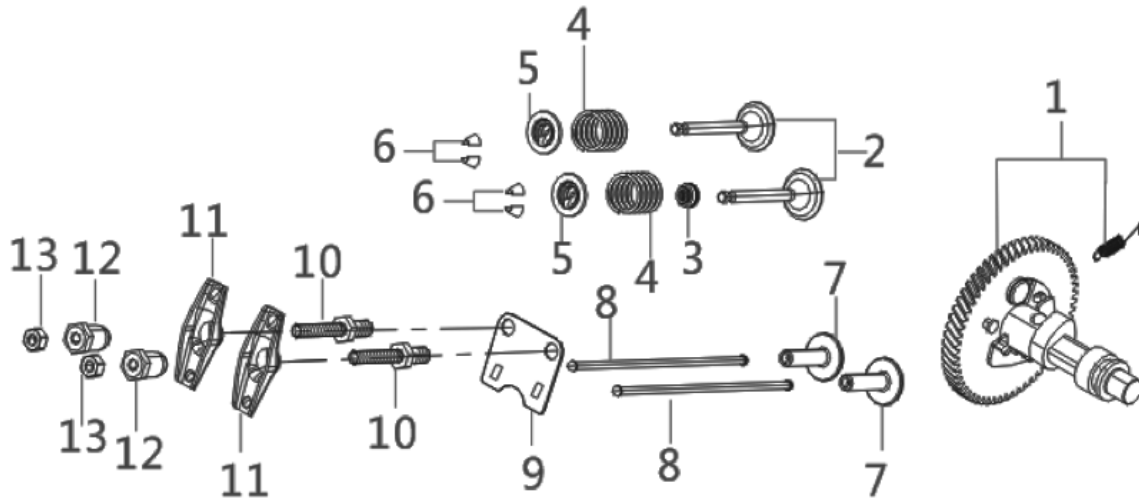

PARTS BREAKDOWN INVERTER GENERATOR

MODEL:CC3600IG

CRANK CASE / GEAR ASSEMBLY

REF #	DESCRIPTION	QTY	BE PART #
2	DRAIN PLUG WASHER	2	85.571.713
3	DRAIN PLUG BOLT	2	
5	BEARING	1	85.571.714
6	OIL-SEAL	1	85.571.715
11	SENSOR, ENGINE OIL	1	85.571.716

CRANK CASE COVER

REF #	DESCRIPTION	QTY	BE PART #
2	OIL DIPSTICK	1	85.571.717
5	GASKET, CRANKCASE	1	85.571.718

CYLINDER HEAD ASSEMBLY / SPARK PLUG

REF #	DESCRIPTION	QTY	BE PART #
1	VALVER COVER BOLT	4	85.571.719
2	VALVE COVER	1	
3	VALVE COVER GASKET	1	
4	SPARK PLUG	1	85.571.720
7	BREATHER TUBE	1	85.571.721
8	CYLINDER HEAD	1	85.571.722
9	EXHAUST STUD	2	85.571.723
10	INTAKE STUD	2	85.571.724
11	CYLINDER HEAD GASKET	1	85.571.725
3	VALVE COVER GASKET	1	
6	OIL - SEAL	1	
5	HEAT SHIELD COVER	1	

CRANKSHAFT CONNECTING ROD

REF #	DESCRIPTION	QTY	BE PART #
1	CRANKSHAFT ASSEMBLY	1	85.571.726

CRANKSHAFT ROD & RING SET

REF #	DESCRIPTION	QTY	BE PART #
1	PISTON RING SET	1	85.571.727
2	CONNECTING ROD	1	85.571.728
3	PISTON	1	85.571.729
4	PISTON PIN	1	
5	PISTON PIN CLIP	2	
1	PISTON RING SET	1	

CAMSHAFT ROD & RING SET

REF #	DESCRIPTION	QTY	BE PART #
1	CAMSHAFT ASSEMBLY	1	85.571.730
7	TAPPET VALVE	2	
2	VALVE	1	85.571.731
3	SEAL GUIDE	1	
4	VALVE SPRING	2	
5	VALVE SPRING SEAT	2	
6	VALVE LOCK CLAMP	4	
9	PLATE SUBASSEMBLY, LIFTER STOPPER	1	
10	VALVE ADJUSTING BOLT	2	85.571.732
11	ROCKER VALVE	2	
12	VALVE ADJUSTING NUT	2	
13	VALVE LOCK NUT	2	
8	LIFTER VALVE	2	85.571.733
9	PLATE SUBASSEMBLY, LIFTER STOPPER	1	
10	VALVE ADJUSTING BOLT	2	
11	ROCKER VALVE	2	
12	VALVE ADJUSTING NUT	2	
13	VALVE LOCK NUT	2	