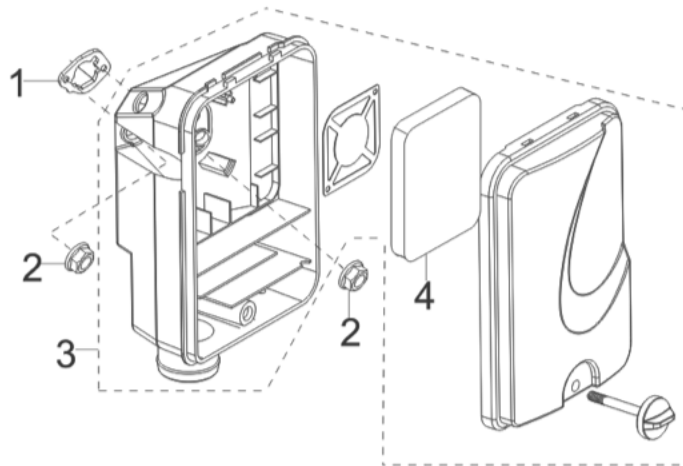

AIR CLEANER

REF #	DESCRIPTION	QTY	BE PART #
1	AIR CLEANER GASKET	1	85.571.702
2	NUT	2	
3	AIR CLEANER ASSEMBLY	1	
4	AIR CLEANER ELEMENT	1