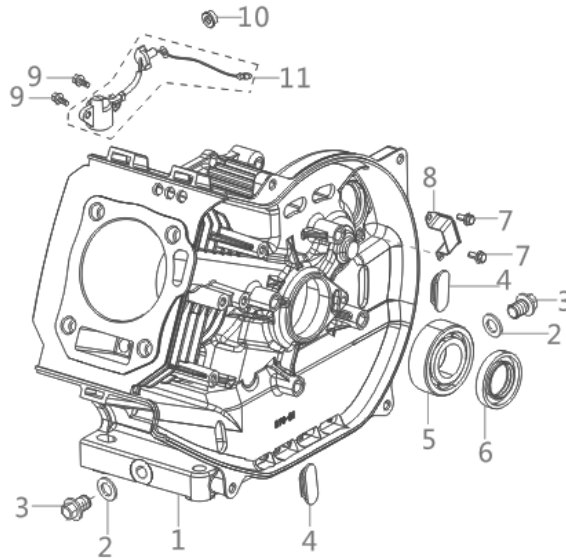

PARTS BREAKDOWN INVERTER GENERATOR

MODEL:CC3600IG

CRANK CASE / GEAR ASSEMBLY

REF #	DESCRIPTION	QTY	BE PART #
2	DRAIN PLUG WASHER	2	85.571.713
3	DRAIN PLUG BOLT	2	
5	BEARING	1	85.571.714
6	OIL-SEAL	1	85.571.715
11	SENSOR, ENGINE OIL	1	85.571.716

CRANK CASE COVER

REF #	DESCRIPTION	QTY	BE PART #
2	OIL DIPSTICK	1	85.571.717
5	GASKET, CRANKCASE	1	85.571.718

CYLINDER HEAD ASSEMBLY / SPARK PLUG

REF #	DESCRIPTION	QTY	BE PART #
1	VALVER COVER BOLT	4	85.571.719
2	VALVE COVER	1	
3	VALVE COVER GASKET	1	
4	SPARK PLUG	1	85.571.720
7	BREATHER TUBE	1	85.571.721
8	CYLINDER HEAD	1	85.571.722
9	EXHAUST STUD	2	85.571.723
10	INTAKE STUD	2	85.571.724
11	CYLINDER HEAD GASKET	1	85.571.725
3	VALVE COVER GASKET	1	
6	OIL - SEAL	1	
5	HEAT SHIELD COVER	1	

CRANKSHAFT CONNECTING ROD

REF #	DESCRIPTION	QTY	BE PART #
1	CRANKSHAFT ASSEMBLY	1	85.571.726

CRANKSHAFT ROD & RING SET

REF #	DESCRIPTION	QTY	BE PART #
1	PISTON RING SET	1	85.571.727
2	CONNECTING ROD	1	85.571.728
3	PISTON	1	85.571.729
4	PISTON PIN	1	
5	PISTON PIN CLIP	2	
1	PISTON RING SET	1	

CAMSHAFT ROD & RING SET

REF #	DESCRIPTION	QTY	BE PART #
1	CAMSHAFT ASSEMBLY	1	85.571.730
7	TAPPET VALVE	2	
2	VALVE	1	85.571.731
3	SEAL GUIDE	1	
4	VALVE SPRING	2	
5	VALVE SPRING SEAT	2	
6	VALVE LOCK CLAMP	4	
9	PLATE SUBASSEMBLY, LIFTER STOPPER	1	
10	VALVE ADJUSTING BOLT	2	85.571.732
11	ROCKER VALVE	2	
12	VALVE ADJUSTING NUT	2	
13	VALVE LOCK NUT	2	
8	LIFTER VALVE	2	85.571.733
9	PLATE SUBASSEMBLY, LIFTER STOPPER	1	
10	VALVE ADJUSTING BOLT	2	
11	ROCKER VALVE	2	
12	VALVE ADJUSTING NUT	2	
13	VALVE LOCK NUT	2	