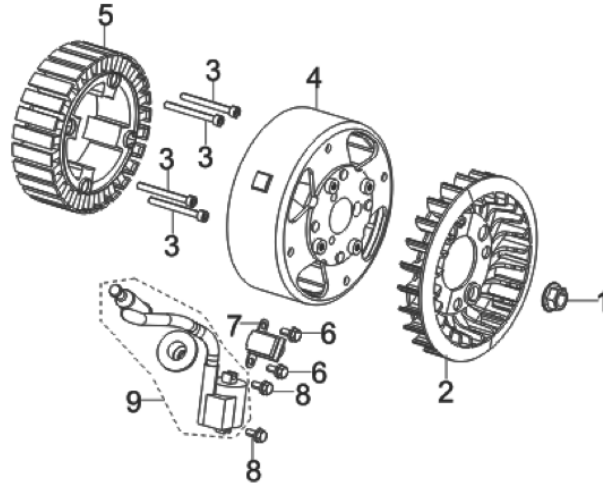

FLYWHEEL/IMPELLER/STARTER PULLEY/IGNITION COIL

REF #	DESCRIPTION	QTY	BE PART #
2	MOTOR FAN IMPELLER	1	85.571.735
4	ALTERNATOR ROTOR ASSEMBLY	1	85.571.736
5	ALTERNATOR STATOR ASSEMBLY	1	
7	IGNITION COIL TRIGGER	1	85.571.703
9	IGNITION COIL	1