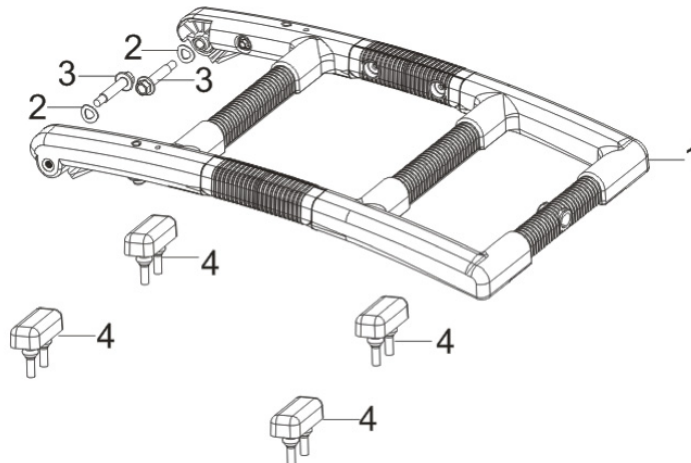

FUEL TANK

REF #	DESCRIPTION	QTY	BE PART #
1	FUEL TANK	1	85.571.738
2	BOLT	4	85.571.739
3	FLAT WASHER	4	
4	RUBBER SLEEVE	4	
5	BUSHING	4	
6	FUEL VALVE	1	85.571.740
7	FUEL STRAINER	1	85.571.710
8	FUEL CAP	1	
9	FUEL GAUGE	1	85.571.711

ENGINE FRAME

REF #	DESCRIPTION	QTY	BE PART #
1	FRAME ASSEMBLY	1	85.571.741
2	STARTER CONTROLLER	1	85.571.742
10	WHEEL SHAFT	1	85.571.704
11	WHEEL	1	
12	SLEEVE DUST COVER	1	
13	CABLE SLEEVE	1	

HANDLE

REF #	DESCRIPTION	QTY	BE PART #
1	HANDLE TUBE ASSEMBLY	1	85.571.712
2	SPRING WASHER	2	
3	BOLT	2	
4	RUBBER BLOCK	4	