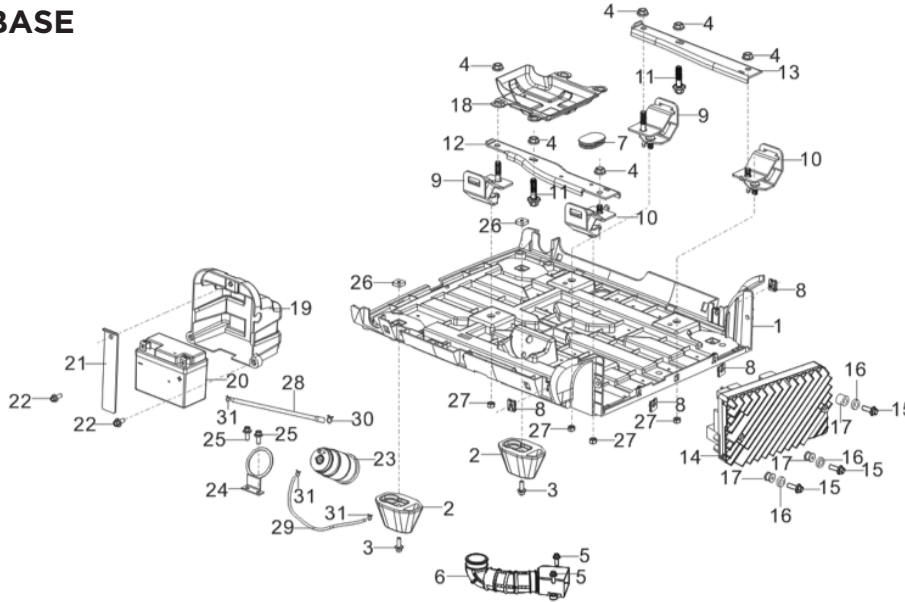

INVERTER BASE

REF #	DESCRIPTION	QTY	BE PART #
1	BASE PLATE	1	85.571.764
2	FRAME SEAT	2	85.571.765
3	BOLT	2	
9	SHOCK ABSORBER	2	85.571.766
10	SHOCK ABSORBER	2	
14	INVERTER ASSEMBLY	1	85.571.705
20	BATTERY	1	85.573.108
21	BATTERY STRAP	1	85.571.767
23	CARBON CANISTER	1	85.571.706