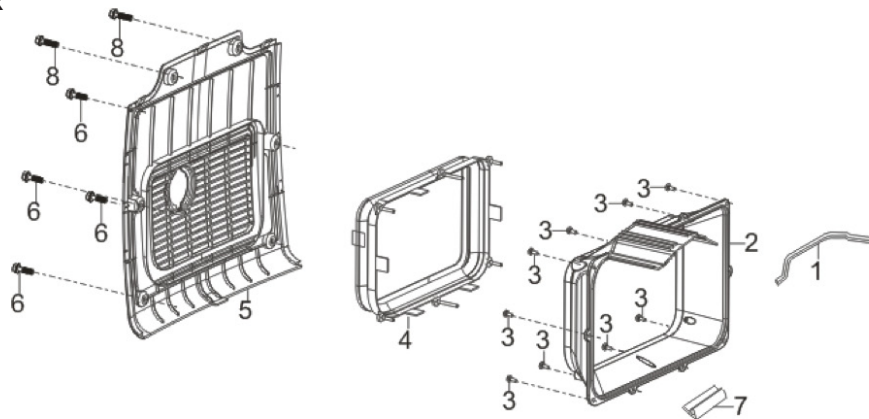

MUFFLER COVER

REF #	DESCRIPTION	QTY	BE PART #
5	MUFFLER COVER PANEL	1	85.571.768