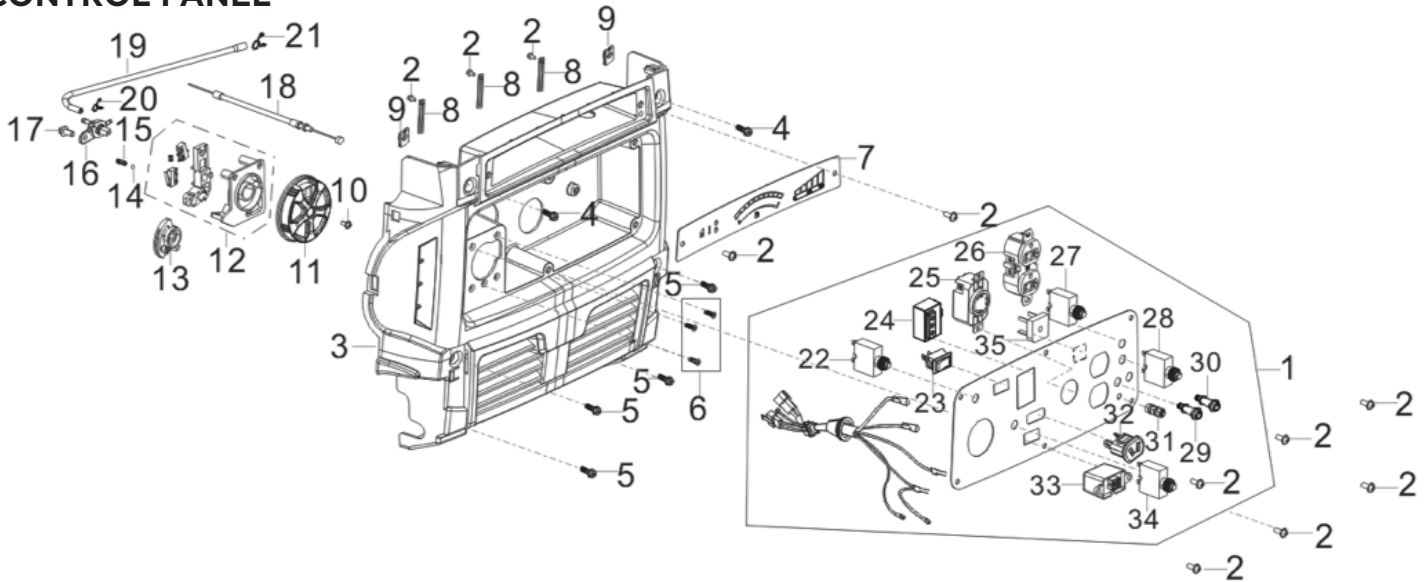

CONTROL PANEL

REF #	DESCRIPTION	QTY	BE PART #
1	CONTROL PANEL ASSEMBLY	1	85.571.707
3	PANEL SEAT	1	85.571.743
7	METER ASSEMBLY	1	85.571.708
11	KNOB	1	85.571.709
12	SWITCH SUB ASSEMBLY	1	
13	COVER BOARD	1	
16	FUEL VAVLE ASSEMBLY	1	
18	CHOKE SUBASSEMBLY	1	
19	FUEL TUBE	1	85.571.744
20	COLLAR	1	
21	COLLAR	1	
22	BREAKER	1	85.571.586
23	AUTO IDLE SWITCH	1	85.571.746
24	IGNITOR	1	85.571.747
25	120V TWISTLOCK SOCKET	1	85.571.748
26	120V DUPLEX SOCKET	1	85.571.592
27	BREAKER, 27AMP	1	85.571.750
28	BREAKER, 20AMP	1	85.571.751
29	RED PARALELL SOCKET	1	85.571.589
30	BLACK PARALELL SOCKET	1	85.571.590
31	GROUNDING TERMINAL	1	85.571.654
32	12V SOCKET	1	85.571.652
33	USB SOCKET	1	85.571.653
34	BREAKER	1	85.571.593
35	BRIDGE RECTIFIER	1	85.571.049