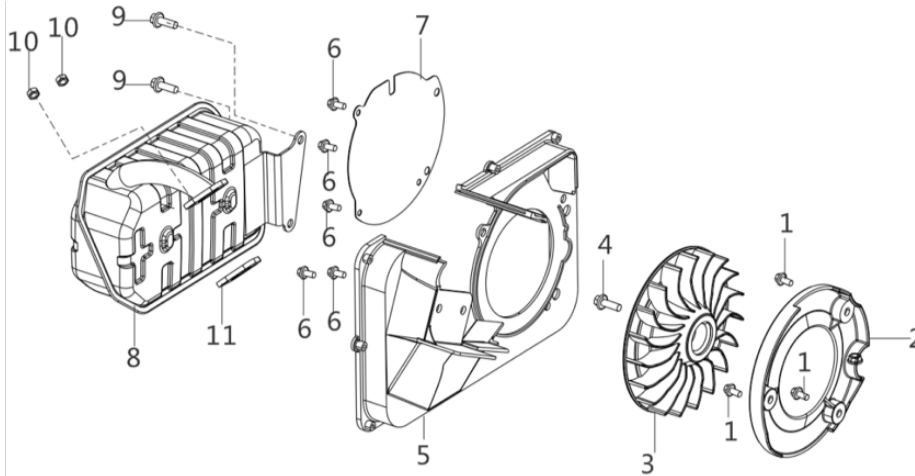

MUFFLER

REF #	DESCRIPTION	QTY	BE PART #
1	MUFFLER ASSEMBLY	1	85.571.737
9	BOLT	2	
10	NUT	2	
11	EXHAUST OUTLET GASKET	1	
11	EXHAUST OUTLET GASKET(ONLY)	1	85.571.769