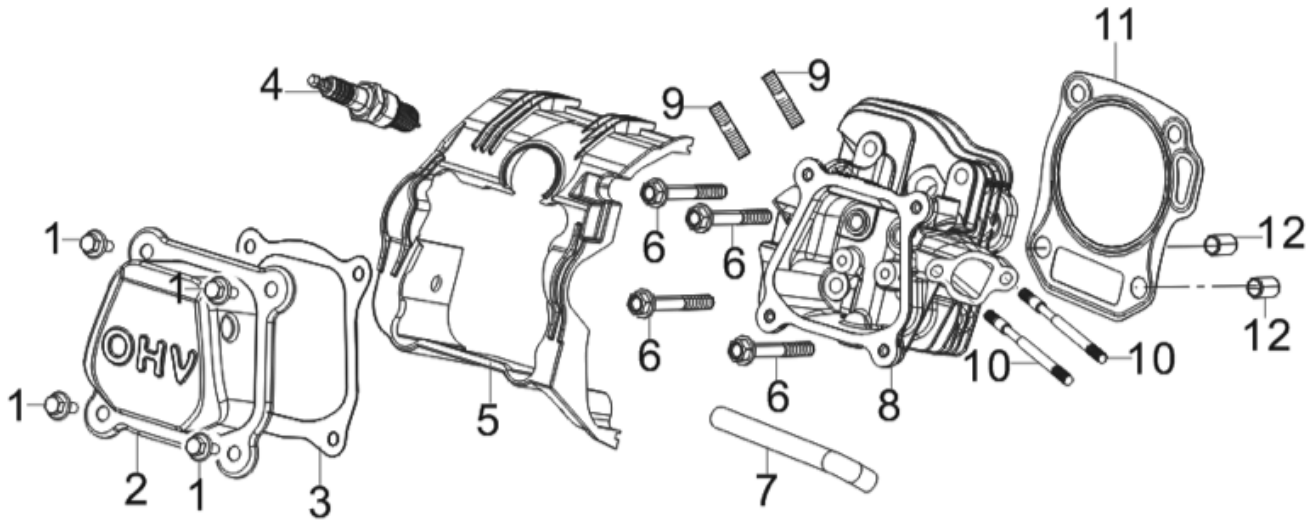

PARTS BREAKDOWN INVERTER GENERATOR

MODEL:CC3600IG

CRANK CASE / GEAR ASSEMBLY

REF #	DESCRIPTION	QTY	BE PART #
2	DRAIN PLUG WASHER	2	85.571.713
3	DRAIN PLUG BOLT	2	
5	BEARING	1	85.571.714
6	OIL-SEAL	1	85.571.715
11	SENSOR, ENGINE OIL	1	85.571.716

CRANK CASE COVER

REF #	DESCRIPTION	QTY	BE PART #
2	OIL DIPSTICK	1	85.571.717
5	GASKET, CRANKCASE	1	85.571.718

CYLINDER HEAD ASSEMBLY / SPARK PLUG

REF #	DESCRIPTION	QTY	BE PART #
1	VALVER COVER BOLT	4	85.571.719
2	VALVE COVER	1	
3	VALVE COVER GASKET	1	
4	SPARK PLUG	1	85.571.720
7	BREATHER TUBE	1	85.571.721
8	CYLINDER HEAD	1	85.571.722
9	EXHAUST STUD	2	85.571.723
10	INTAKE STUD	2	85.571.724
11	CYLINDER HEAD GASKET	1	85.571.725
3	VALVE COVER GASKET	1	
6	OIL - SEAL	1	
5	HEAT SHIELD COVER	1	

CRANKSHAFT CONNECTING ROD

REF #	DESCRIPTION	QTY	BE PART #
1	CRANKSHAFT ASSEMBLY	1	85.571.726

CRANKSHAFT ROD & RING SET

REF #	DESCRIPTION	QTY	BE PART #
1	PISTON RING SET	1	85.571.727
2	CONNECTING ROD	1	85.571.728
3	PISTON	1	85.571.729
4	PISTON PIN	1	
5	PISTON PIN CLIP	2	
1	PISTON RING SET	1	

CAMSHAFT ROD & RING SET

REF #	DESCRIPTION	QTY	BE PART #
1	CAMSHAFT ASSEMBLY	1	85.571.730
7	TAPPET VALVE	2	
2	VALVE	1	85.571.731
3	SEAL GUIDE	1	
4	VALVE SPRING	2	
5	VALVE SPRING SEAT	2	
6	VALVE LOCK CLAMP	4	
9	PLATE SUBASSEMBLY, LIFTER STOPPER	1	
10	VALVE ADJUSTING BOLT	2	85.571.732
11	ROCKER VALVE	2	
12	VALVE ADJUSTING NUT	2	
13	VALVE LOCK NUT	2	
8	LIFTER VALVE	2	85.571.733
9	PLATE SUBASSEMBLY, LIFTER STOPPER	1	
10	VALVE ADJUSTING BOLT	2	
11	ROCKER VALVE	2	
12	VALVE ADJUSTING NUT	2	
13	VALVE LOCK NUT	2	