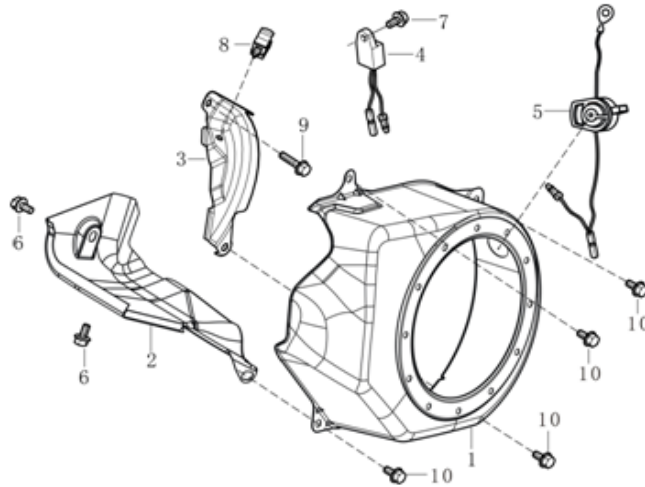

### HEAD SUBASSEMBLY

REF #	DESCRIPTION	QTY	BE PART #
1	GASKET, CYLINDER HEAD	1	85.571.001
2	COVER, CYLINDER HEAD ASSEMBLY	1	85.571.002
3	GASKET, CYLINDER HEAD COVER	1	
10	SPARK PLUG	1	85.519.001

### CRANKCASE

REF #	DESCRIPTION	QTY	BE PART #
2	SENSOR, LOW OIL	1	85.571.003
8	SEAL, OIL	1	85.571.004

### CRANKCASE COVER

REF #	DESCRIPTION	QTY	BE PART #
3	SEAL, OIL	1	85.571.004
4	GASKET, CRANKCASE	1	
6	DIPSTICK ASSEMBLY	1	85.571.005
7	PLUG ASSEMBLY	1	

### ENGINE SHROUD

REF #	DESCRIPTION	QTY	BE PART #
4	SENSOR, LOW OIL	1	85.571.003
5	SWITCH, ON/OFF (ROUND TYPE)	1	85.571.310