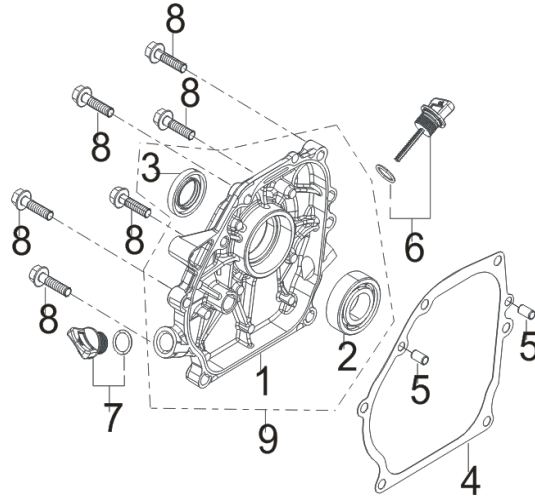

### HEAD SUBASSEMBLY

REF #	DESCRIPTION	QTY	BE PART #
1	GASKET, CYLINDER HEAD	1	85.571.001
2	COVER, CYLINDER HEAD ASSEMBLY	1	85.571.002
3	GASKET, CYLINDER HEAD COVER	1	
10	SPARK PLUG	1	85.519.001

### CRANKCASE

REF #	DESCRIPTION	QTY	BE PART #
2	SENSOR, LOW OIL	1	85.571.003
8	SEAL, OIL	1	85.571.004

### CRANKCASE COVER

REF #	DESCRIPTION	QTY	BE PART #
3	SEAL, OIL	1	85.571.004
4	GASKET, CRANKCASE	1	
6	DIPSTICK ASSEMBLY	1	85.571.005
7	PLUG ASSEMBLY	1	

### ENGINE SHROUD

REF #	DESCRIPTION	QTY	BE PART #
4	SENSOR, LOW OIL	1	85.571.003
5	SWITCH, ON/OFF (ROUND TYPE)	1	85.571.310