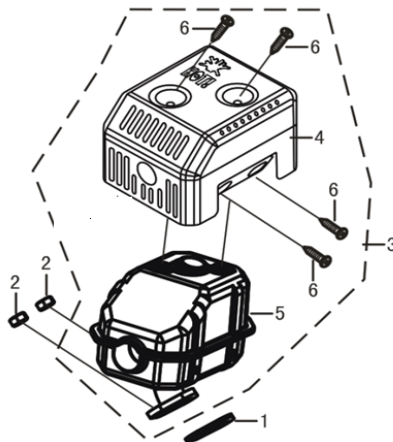

MUFFLER ASSY

REF #	DESCRIPTION	QTY	BE PART #
1	GASKET, EXHAUST	1	85.571.011
2	NUT	2	
3	MUFFLER ASSEMBLY	1