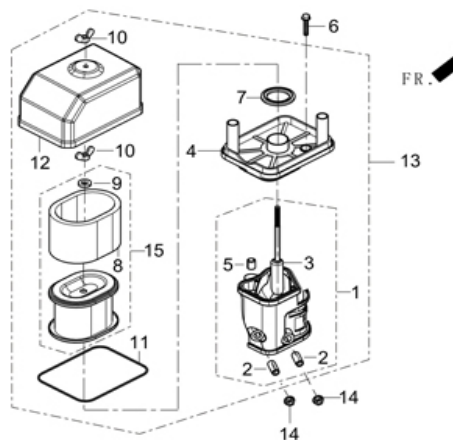

AIR FILTER

REF #	DESCRIPTION	QTY	BE PART #
13	AIR FILTER ASSEMBLY	1	85.571.010
15	ELEMENT, AIR FILTER	1	85.571.015