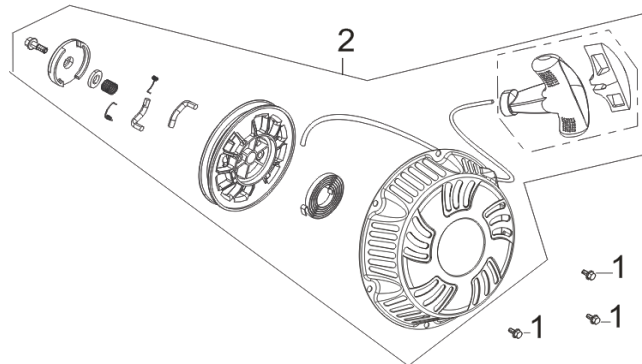

RECOIL ASSEMBLY

REF #	DESCRIPTION	QTY	BE PART #
2	STARTER RECOIL ASSEMBLY	1	85.571.036