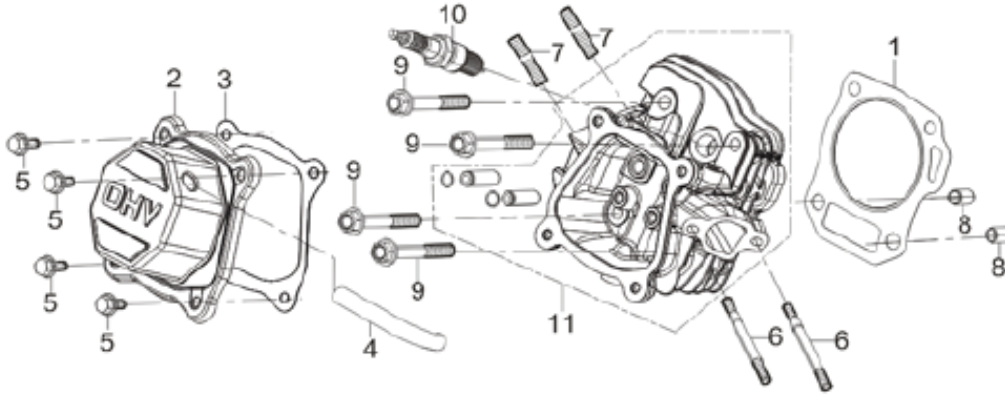

### HEAD SUBASSEMBLY

REF #	DESCRIPTION	QTY	BE PART #
1	GASKET, CYLINDER HEAD	1	85.571.001
2	COVER, CYLINDER HEAD ASSEMBLY	1	85.571.002
3	GASKET, CYLINDER HEAD COVER	1	
10	SPARK PLUG	1	85.519.001

### CRANKCASE

REF #	DESCRIPTION	QTY	BE PART #
2	SENSOR, LOW OIL	1	85.571.003
8	SEAL, OIL	1	85.571.004

### CRANKCASE COVER

REF #	DESCRIPTION	QTY	BE PART #
3	SEAL, OIL	1	85.571.004
4	GASKET, CRANKCASE	1	
6	DIPSTICK ASSEMBLY	1	85.571.005
7	PLUG ASSEMBLY	1	

### ENGINE SHROUD

REF #	DESCRIPTION	QTY	BE PART #
4	SENSOR, LOW OIL	1	85.571.003
5	SWITCH, ON/OFF (ROUND TYPE)	1	85.571.310