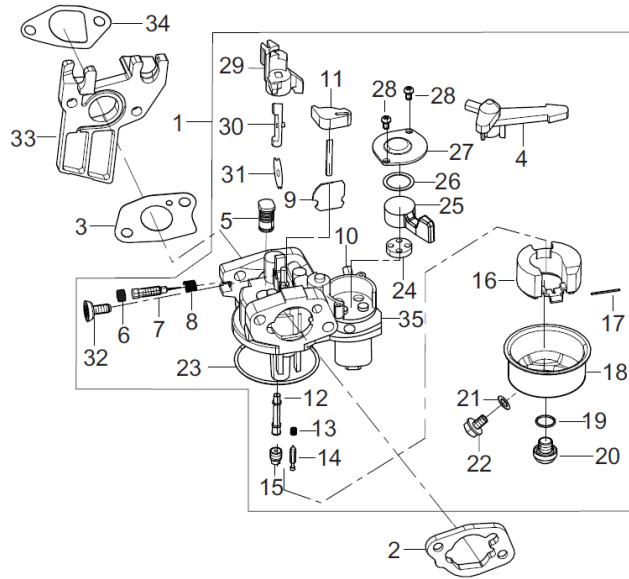

### HEAD SUBASSEMBLY

REF #	DESCRIPTION	QTY	BE PART #
1	GASKET, CYLINDER HEAD	1	85.571.001
2	COVER, CYLINDER HEAD ASSEMBLY	1	85.571.002
3	GASKET, CYLINDER HEAD COVER	1	
10	SPARK PLUG	1	85.519.001

### ENGINE SHROUD

REF #	DESCRIPTION	QTY	BE PART #
4	SENSOR, LOW OIL	1	85.571.003
5	SWITCH, ON/OFF (ROUND TYPE)	1	85.571.310

### AIR FILTER

REF #	DESCRIPTION	QTY	BE PART #
13	AIR FILTER ASSEMBLY	1	85.571.010
15	ELEMENT, AIR FILTER	1	85.571.015

### CARBURETOR ASSEMBLY

REF #	DESCRIPTION	QTY	BE PART #
1	CARBURETOR ASSEMBLY	1	85.571.009C
2	GASKET, AIR CLEANER	1	
3	GASKET, CARBURETOR	1	
33	PLATE, CARBURETOR INSULATOR	1	
34	GASKET, CARBURETOR INSULATOR	1	