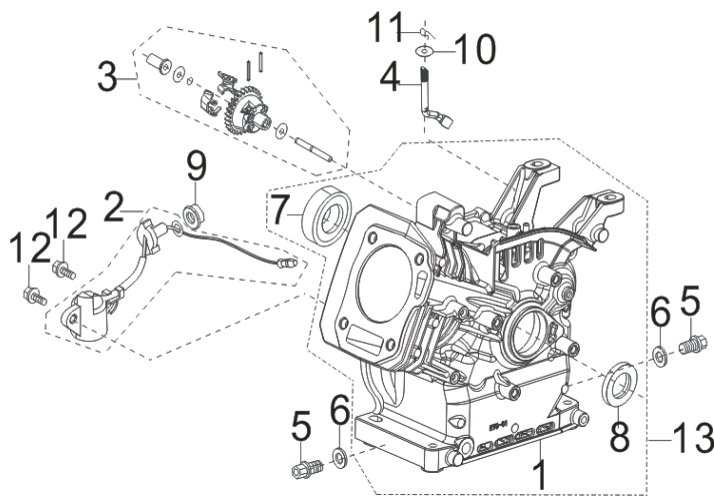

### HEAD SUBASSEMBLY

REF #	DESCRIPTION	QTY	BE PART #
1	GASKET, CYLINDER HEAD	1	85.571.001
2	COVER, CYLINDER HEAD ASSEMBLY	1	85.571.002
3	GASKET, CYLINDER HEAD COVER	1	
10	SPARK PLUG	1	85.519.001

### CRANKCASE

REF #	DESCRIPTION	QTY	BE PART #
2	SENSOR, LOW OIL	1	85.571.003
8	SEAL, OIL	1	85.571.004

### CRANKCASE COVER

REF #	DESCRIPTION	QTY	BE PART #
3	SEAL, OIL	1	85.571.004
4	GASKET, CRANKCASE	1	
6	DIPSTICK ASSEMBLY	1	85.571.005
7	PLUG ASSEMBLY	1	

### ENGINE SHROUD

REF #	DESCRIPTION	QTY	BE PART #
4	SENSOR, LOW OIL	1	85.571.003
5	SWITCH, ON/OFF (ROUND TYPE)	1	85.571.310