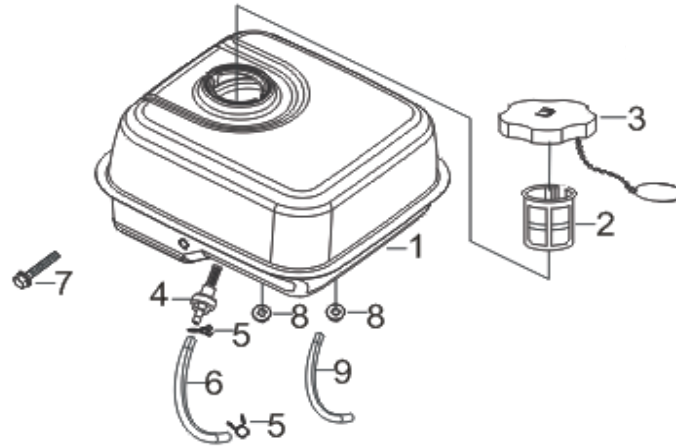

FUEL TANK

REF #	DESCRIPTION	QTY	BE PART #
1	TANK, FUEL	1	85.571.036
3	FUEL CAP, VENTED	1	85.571.013
4	OUTLET, FUEL	1	85.571.042
5	CLIPS	2	
6	TUBE, FUEL	1