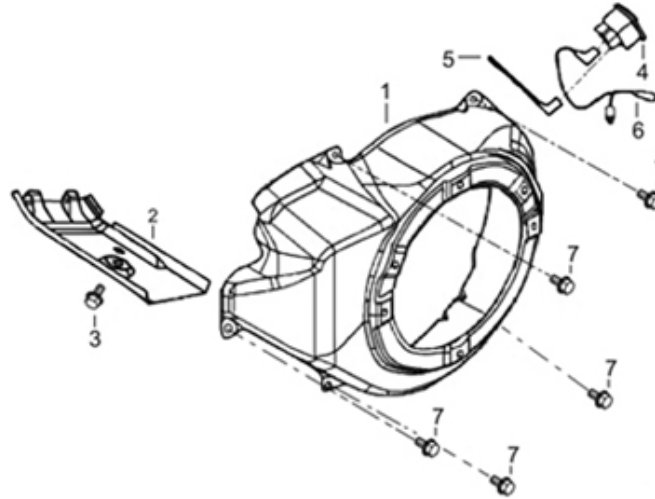

### HEAD SUBASSEMBLY

REF #	DESCRIPTION	QTY	BE PART #
5	GASKET, CYLINDER HEAD	1	85.571.021
6	COVER, CYLINDER HEAD ASSEMBLY	1	85.571.022
7	GASKET, CYLINDER HEAD COVER	1	
16	SPARK PLUG	1	85.519.001

### CRANKCASE COVER

REF #	DESCRIPTION	QTY	BE PART #
2	GASKET, CRANKCASE	1	85.571.024
18	SEAL, OIL	1	
3	PLUG ASSEMBLY	1	85.571.025
4	DIPSTICK ASSEMBLY	1	

### ENGINE SHROUD

REF #	DESCRIPTION	QTY	BE PART #
1	SHROUD (BLACK)	1	85.571.027
4	SWITCH, ON/OFF	1	85.571.008