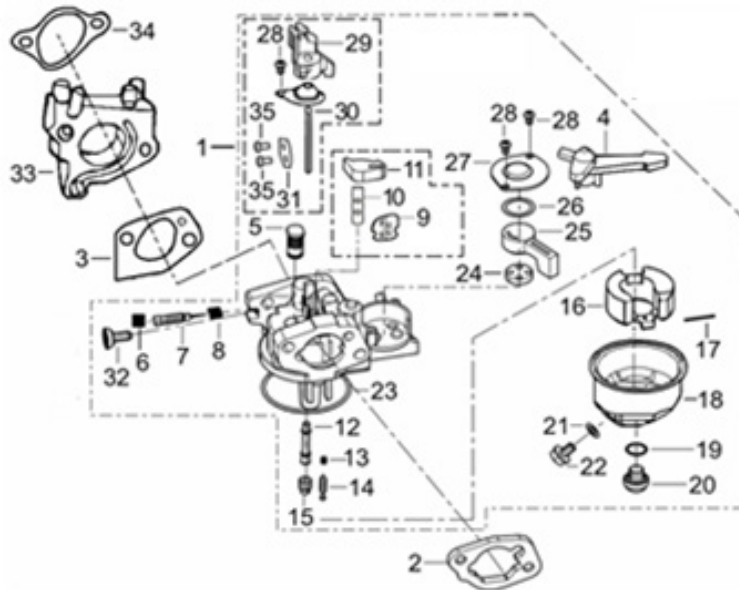

### HEAD SUBASSEMBLY

REF #	DESCRIPTION	QTY	BE PART #
5	GASKET, CYLINDER HEAD	1	85.571.021
6	COVER, CYLINDER HEAD ASSEMBLY	1	85.571.022
7	GASKET, CYLINDER HEAD COVER	1	
16	SPARK PLUG	1	85.519.001

### CRANKCASE COVER

REF #	DESCRIPTION	QTY	BE PART #
2	GASKET, CRANKCASE	1	85.571.024
18	SEAL, OIL	1	
3	PLUG ASSEMBLY	1	85.571.025
4	DIPSTICK ASSEMBLY	1	

### ENGINE SHROUD

REF #	DESCRIPTION	QTY	BE PART #
1	SHROUD (BLACK)	1	85.571.027
4	SWITCH, ON/OFF	1	85.571.008

### CARBURETOR

REF #	DESCRIPTION	QTY	BE PART #
1	CARBURETOR ASSEMBLY	1	85.571.028
2	GASKET, AIR CLEANER	1	
3	GASKET, CARBURETOR	1	