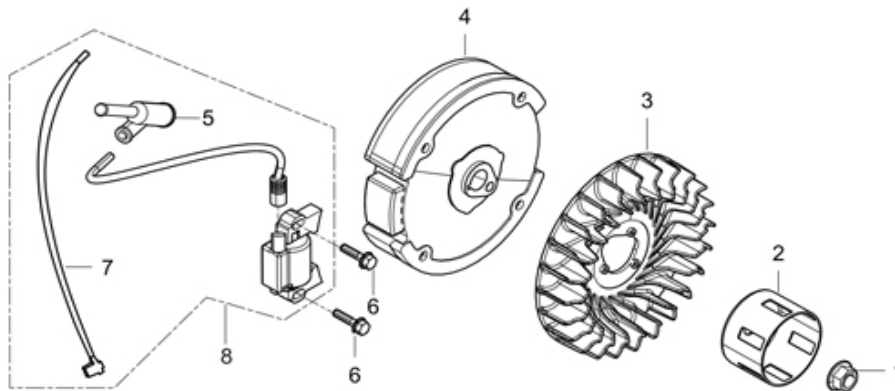

IGNITION COIL

REF #	DESCRIPTION	QTY	BE PART #
8	IGNITION COIL	1	85.571.032