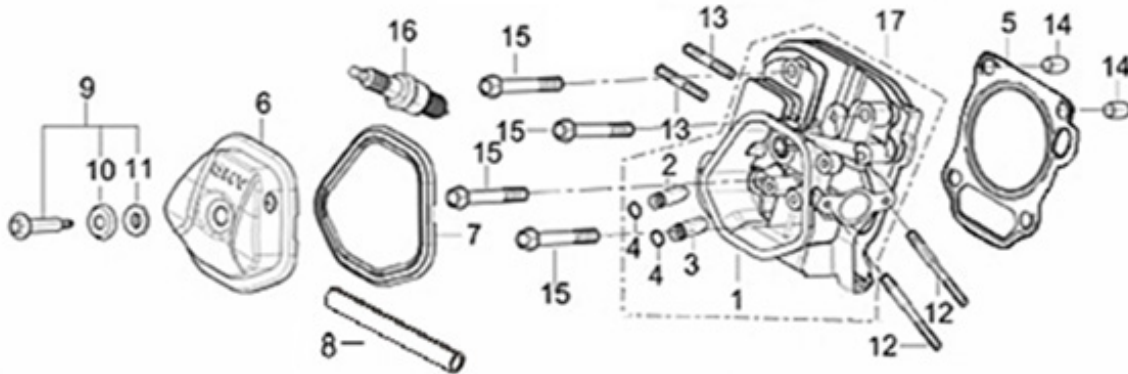

### HEAD SUBASSEMBLY

REF #	DESCRIPTION	QTY	BE PART #
5	GASKET, CYLINDER HEAD	1	85.571.021
6	COVER, CYLINDER HEAD ASSEMBLY	1	85.571.022
7	GASKET, CYLINDER HEAD COVER	1	
16	SPARK PLUG	1	85.519.001

### CRANKCASE

REF #	DESCRIPTION	QTY	BE PART #
3	INTERNAL SENSOR, LOW OIL	1	85.571.023
6	EXTERNAL SENSOR, LOW OIL	1	

### CRANKCASE COVER

REF #	DESCRIPTION	QTY	BE PART #
2	GASKET, CRANKCASE	1	85.571.024
18	SEAL, OIL	1	
3	PLUG ASSEMBLY	1	85.571.025
4	DIPSTICK ASSEMBLY	1	

### ENGINE SHROUD

REF #	DESCRIPTION	QTY	BE PART #
1	SHROUD (BLACK)	1	85.571.027
4	SWITCH, ON/OFF	1	85.571.008