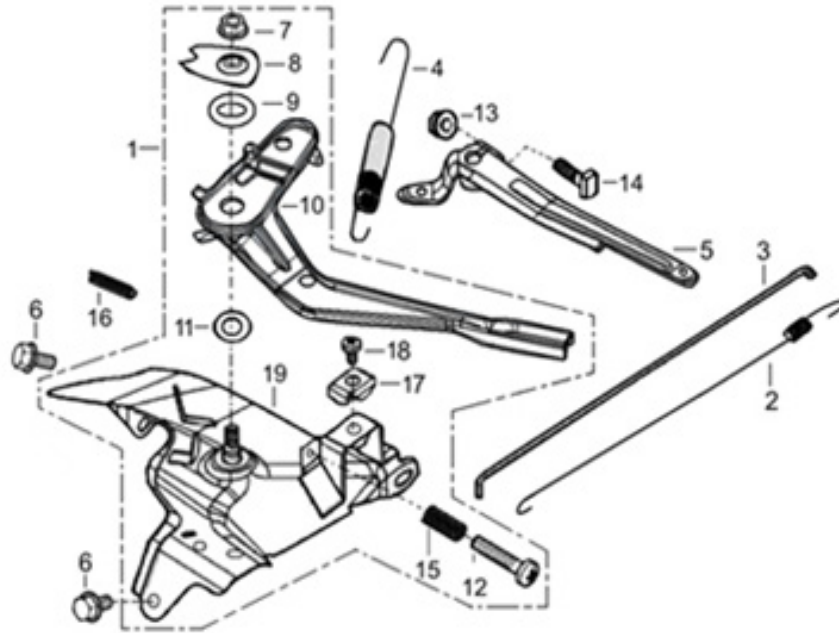

THROTTLE CONTROL

REF #	DESCRIPTION	QTY	BE PART #
1	CONTROL ASSEMBLY, THROTTLE	1	85.571.137