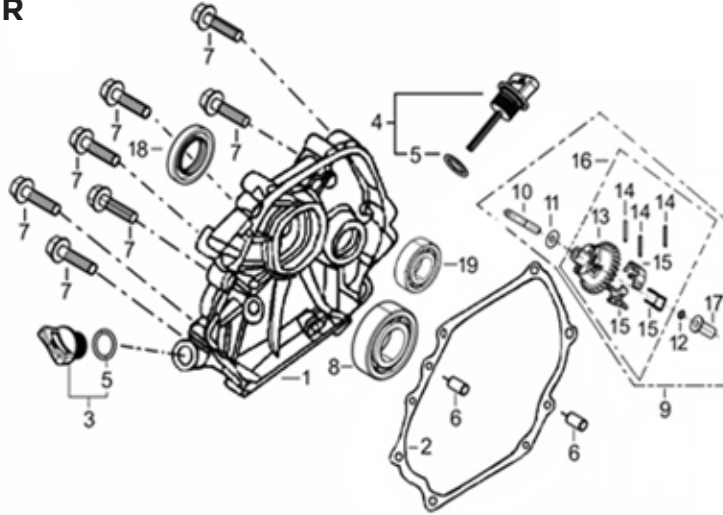

### HEAD SUBASSEMBLY

REF #	DESCRIPTION	QTY	BE PART #
5	GASKET, CYLINDER HEAD	1	85.571.021
6	COVER, CYLINDER HEAD ASSEMBLY	1	85.571.022
7	GASKET, CYLINDER HEAD COVER	1	
16	SPARK PLUG	1	85.519.001

### CRANKCASE

REF #	DESCRIPTION	QTY	BE PART #
3	INTERNAL SENSOR, LOW OIL	1	85.571.023
6	EXTERNAL SENSOR, LOW OIL	1	

### CRANKCASE COVER

REF #	DESCRIPTION	QTY	BE PART #
2	GASKET, CRANKCASE	1	85.571.024
18	SEAL, OIL	1	
3	PLUG ASSEMBLY	1	85.571.025
4	DIPSTICK ASSEMBLY	1	

### CARBURETOR

REF #	DESCRIPTION	QTY	BE PART #
1	CARBURETOR ASSEMBLY	1	85.571.028
2	GASKET, AIR CLEANER	1	
3	GASKET, CARBURETOR	1	