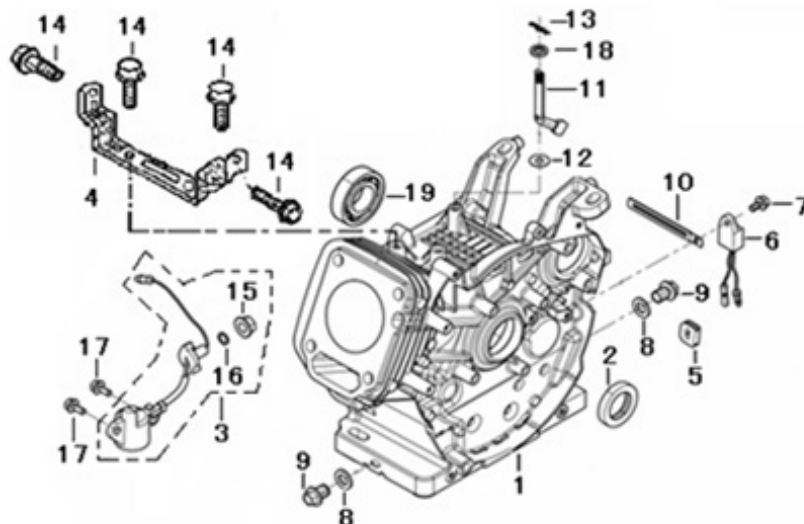

### HEAD SUBASSEMBLY

REF #	DESCRIPTION	QTY	BE PART #
5	GASKET, CYLINDER HEAD	1	85.571.021
6	COVER, CYLINDER HEAD ASSEMBLY	1	85.571.022
7	GASKET, CYLINDER HEAD COVER	1	
16	SPARK PLUG	1	85.519.001

### CRANKCASE

REF #	DESCRIPTION	QTY	BE PART #
3	INTERNAL SENSOR, LOW OIL	1	85.571.023
6	EXTERNAL SENSOR, LOW OIL	1	

### CRANKCASE COVER

REF #	DESCRIPTION	QTY	BE PART #
2	GASKET, CRANKCASE	1	85.571.024
18	SEAL, OIL	1	
3	PLUG ASSEMBLY	1	85.571.025
4	DIPSTICK ASSEMBLY	1	

### CARBURETOR

REF #	DESCRIPTION	QTY	BE PART #
1	CARBURETOR ASSEMBLY	1	85.571.028
2	GASKET, AIR CLEANER	1	
3	GASKET, CARBURETOR	1	