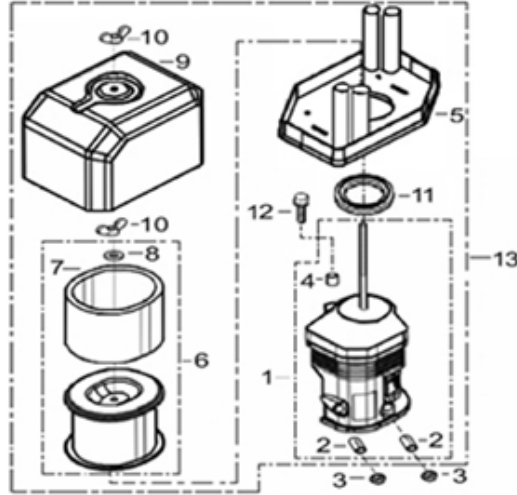

AIR FILTER

REF #	DESCRIPTION	QTY	BE PART #
13	AIR FILTER ASSEMBLY	1	85.571.029