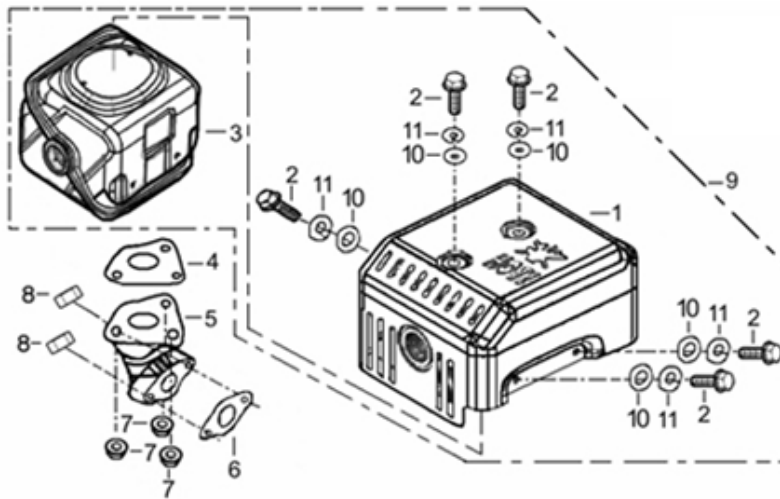

MUFFLER ASSY

REF #	DESCRIPTION	QTY	BE PART #
1	MUFFLER ASSEMBLY	1	85.571.030