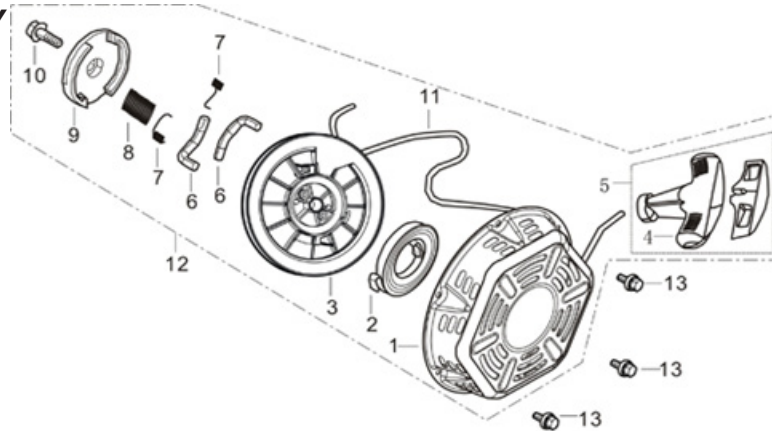

RECOIL ASSEMBLY

REF #	DESCRIPTION	QTY	BE PART #
12	STARTER RECOIL ASSEMBLY	1	85.571.026