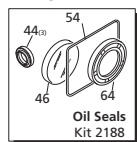

Pos	Code	Description	Qty.	Pos	Code	Description	Qty.	Pos	Code	Description	Qty.
1	1980300	Nut M6	1	40	770260	O-Ring ø23.52x1.78	3	OIL CAPACITY - 16 oz			
2	2760420	Grub screw M6x12	1	41	1260440	Gasket	3				
3	1980540	Unloader knob	1	42	640070	O-Ring ø13.95x2.62	3	Legend			
4	1980220	Spring plate	2	43	2760310	Spacer	3				
5	2760410	Spring	1	44	1260460	Oil seal	3	ø 15	ø 15	ø 15	ø 15
6	2760400	Valve piston	1	45	2760010	Pump body	1	For √	For ☒	For ▲	For □
7	2260100	O-Ring ø6.02x2.62	1	46	1266740	Bearing cap	1	RSV2.5G25	RSV3G25	RSV3.5G35	RSV4G30
8	660190	O-Ring ø6.07x1.78	1	47	1260790	Circlip ø152	1				
9	2760210	Ring	1	48	1780550	Snap ring	1				
10	2760050	Piston guide	1	49	2760340	Bearing	1				
11	1200690	O-Ring ø15.6x1.78	4	50	880130	Oil cap	1				
12	394280	O-Ring ø12.42x1.78	2	51	2760040	Piston	3				
13	2260070	By-pass jet	1	52	1780050	Piston pin	3				
14	2760090	Seat	1	53	1780040	Con rod Aluminum	3				
15	770140	O-Ring ø11.11x1.78	1	54	1780710	Con rod Bronze	3				
16	1982520	Hose nipple	1	55	2760280	O-Ring ø101.27x2.62	1				
18	1250280	Ball	1	56	802190	Bolt M6x12	(71 in/lbs) 4				
19	1560520	Spring	1	58	2760110	Rear cover	1				
20	2760230	Detergent injector 3/8" G	1	59	2760350	Bearing	1				
21	2760270	O-Ring ø12x1	1	62	1321190	Bearing	1				
22	1470210	O-Ring ø9x1	1	64	1321080	Snap ring	1				
23	2760120	Injector insert	1	66	2769201	Complete pump head w/o EZ start	1				
25	2760130	Jet	1	68	2769209	Complete pump head EZ-start	1				
26	1460430	O-Ring ø4x2.5	1	69	480671	Oil seal	1				
27	801080	Bolt M6x50	(92 in/lbs) 8	66	180030	Bolt M8x20	4				
28	1381550	Lockwasher	8	67	820440	Set screw M6	1				
29	2760020	Head - w/o EZ-start	1	70	1780340	Hollow shaft ø1"	1				
30	2761050	Head - Bare EZ-start	1	71	1780920	Hollow shaft ø1"	1				
31	2760330	Head - Bare w/o EZ-start	1		1780330	Hollow shaft ø1"	1				
32	2760630	EZ-start plug	1		1780590	Hollow shaft ø3/4"	3GPM #9 1				
33	2760260	Plug 1/4" G	2		1780600	Hollow shaft ø3/4"	2.5GPM #10 1				
34	2760180	Plug	(442 in/lbs) 3		1780580	Flange F25	1				
35	2769050	Complete valve	6		2760290	Flange F40	1				
36	2760220	Support ring	3		AR64516	Oil	1				
37	1342761	Gasket	3								
38	1981580	Ring	1								
39	1981570	Piston guide	3								

Special Note:
Kit #42369
Complete unloader w/seat for pumps over 3200 PSI