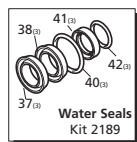

Pos	Code	Description	Qty.	Pos	Code	Description	Qty.	Pos	Code	Description	Qty.
1	1980300	Nut M6	1	40	770260	O-Ring ø23.52x1.78	3	OIL CAPACITY - 16 oz			
2	2760420	Grub screw M6x12	1	41	1260440	Gasket	3				
3	1980540	Unloader knob	1	42	640070	O-Ring ø13.95x2.62	3	Legend			
4	1980220	Spring plate	2	43	2760310	Spacer	3				
5	2760410	Spring	1	44	1260460	Oil seal	3	ø 15	ø 15	ø 15	ø 15
6	2760400	Valve piston	1	45	2760010	Pump body	1	For √	For ☒	For ▲	For □
7	2260100	O-Ring ø6.02x2.62	1	46	1266740	Bearing cap	1	RSV2.5G25	RSV3G25	RSV3.5G35	RSV4G30
8	660190	O-Ring ø6.07x1.78	1	47	1260790	Circlip ø152	1				
9	2760210	Ring	1	48	1780550	Snap ring	1				
10	2760050	Piston guide	1	49	2760340	Bearing	1				
11	1200690	O-Ring ø15.6x1.78	4	50	880130	Oil cap	1				
12	394280	O-Ring ø12.42x1.78	2	51	2760040	Piston	3				
13	2260070	By-pass jet	1	52	1780050	Piston pin	3				
14	2760090	Seat	1	53	1780040	Con rod Aluminum	3				
15	770140	O-Ring ø11.11x1.78	1	54	1780710	Con rod Bronze	3				
16	1982520	Hose nipple	1	55	2760280	O-Ring ø101.27x2.62	1				
18	1250280	Ball	1	56	802190	Bolt M6x12	(71 in/lbs) 4				
19	1560520	Spring	1	58	2760110	Rear cover	1				
20	2760230	Detergent injector 3/8" G	1	59	2760350	Bearing	1				
21	2760270	O-Ring ø12x1	1	62	1321190	Bearing	1				
22	1470210	O-Ring ø9x1	1	64	1321080	Snap ring	1				
23	2760120	Injector insert	1	66	2769201	Complete pump head w/o EZ start	1				
25	2760130	Jet	1	68	2769209	Complete pump head EZ-start	1				
26	1460430	O-Ring ø4x2.5	1	69	480671	Oil seal	1				
27	801080	Bolt M6x50	(92 in/lbs) 8	66	180030	Bolt M8x20	4				
28	1381550	Lockwasher	8	67	820440	Set screw M6	1				
29	2760020	Head - w/o EZ-start	1	70	1780340	Hollow shaft ø1"	1				
30	2761050	Head - Bare EZ-start	1	71	1780920	Hollow shaft ø1"	1				
31	2760330	Head - Bare w/o EZ-start	1		1780330	Hollow shaft ø1"	1				
32	2760630	EZ-start plug	1		1780590	Hollow shaft ø3/4"	3GPM #9 1				
33	2760260	Plug 1/4" G	2		1780600	Hollow shaft ø3/4"	2.5GPM #10 1				
34	2760180	Plug	(442 in/lbs) 3		1780580	Flange F25	1				
35	2769050	Complete valve	6		2760290	Flange F40	1				
36	2760220	Support ring	3		AR64516	Oil	1				
37	1342761	Gasket	3								
38	1981580	Ring	1								
39	1981570	Piston guide	3								

Special Note:
Kit #42369
Complete unloader w/seat for pumps over 3200 PSI