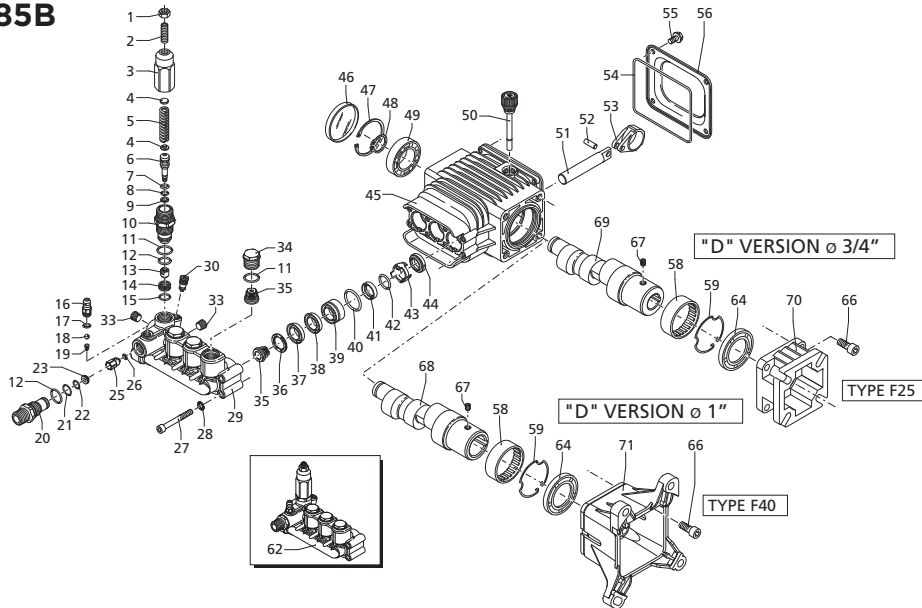

### COMPONENTS

REF #	DESCRIPTION	QTY	BE PART #
1	SPRAY NOZZLE SET	1	85.210.035
2	HIGH PRESSURE HOSE, 50' X 3/8"	1	85.238.153
3	SPRAY GUN WAND ASSEMBLY	1	85.205.050
4	COMPLETE PUMP ASSEMBLY	1	85.129.037B
5	COMPLETE ENGINE ASSEMBLY	1	*CHECK WITH HONDA
6	FRAME ASSEMBLY	1	85.600.048
7	WHEELS (EACH)	2	85.660.055BF
8	SOAP TUBE	1	85.400.005

**\*CHECK WITH HONDA FOR ENGINE BREAKDOWN AND PARTS**

**PUMP: 85.129.085B**