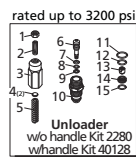

Pos	Code	Description	Qty.	Pos	Code	Description	Qty.	Pos	Code	Description	Qty.
1	1980300	Nut M6	1	40	770260	O-Ring ø23.52x1.78	3	OIL CAPACITY - 16 oz			
2	2760420	Grub screw M6x12	1	41	1260440	Gasket	3				
3	1980540	Unloader knob	1	42	640070	O-Ring ø13.95x2.62	3	Legend			
4	1980220	Spring plate	2	43	2760310	Spacer	3				
5	2760410	Spring	1	44	1260460	Oil seal	3	ø 15	ø 15	ø 15	ø 15
6	2760400	Valve piston	1	45	2760010	Pump body	1	For √	For ☒	For ▲	For □
7	2260100	O-Ring ø6.02x2.62	1	46	1266740	Bearing cap	1	RSV2.5G25	RSV3G25	RSV3.5G35	RSV4G30
8	660190	O-Ring ø6.07x1.78	1	47	1260790	Circlip ø152	1				
9	2760210	Ring	1	48	1780550	Snap ring	1				
10	2760050	Piston guide	1	49	2760340	Bearing	1				
11	1200690	O-Ring ø15.6x1.78	4	50	880130	Oil cap	1				
12	394280	O-Ring ø12.42x1.78	2	51	2760040	Piston	3				
13	2260070	By-pass jet	1	52	1780050	Piston pin	3				
14	2760090	Seat	1	53	1780040	Con rod Aluminum	3				
15	770140	O-Ring ø11.11x1.78	1	54	1780710	Con rod Bronze	3				
16	1982520	Hose nipple	1	55	2760280	O-Ring ø101.27x2.62	1				
18	1250280	Ball	1	56	802190	Bolt M6x12	(71 in/lbs) 4				
19	1560520	Spring	1	58	2760110	Rear cover	1				
20	2760230	Detergent injector 3/8" G	1	59	2760350	Bearing	1				
21	2760270	O-Ring ø12x1	1	62	1321190	Bearing	1				
22	1470210	O-Ring ø9x1	1	64	1321080	Snap ring	1				
23	2760120	Injector insert	1	66	2769201	Complete pump head w/o EZ start	1				
25	2760130	Jet	1	68	2769209	Complete pump head EZ-start	1				
26	1460430	O-Ring ø4x2.5	1	69	480671	Oil seal	1				
27	801080	Bolt M6x50	(92 in/lbs) 8	66	180030	Bolt M8x20	4				
28	1381550	Lockwasher	8	67	820440	Set screw M6	1				
29	2760020	Head - w/o EZ-start	1	70	1780340	Hollow shaft ø1"	1				
30	2761050	Head - Bare EZ-start	1	71	1780920	Hollow shaft ø1"	1				
31	2760330	Head - Bare w/o EZ-start	1		1780330	Hollow shaft ø1"	1				
32	2760630	EZ-start plug	1		1780590	Hollow shaft ø3/4"	3GPM #9 1				
33	2760260	Plug 1/4" G	2		1780600	Hollow shaft ø3/4"	2.5GPM #10 1				
34	2760180	Plug	(442 in/lbs) 3		1780580	Flange F25	1				
35	2769050	Complete valve	6		2760290	Flange F40	1				
36	2760220	Support ring	3		AR64516	Oil	1				
37	1342761	Gasket	3								
38	1981580	Ring	1								
39	1981570	Piston guide	3								

Special Note:
Kit #42369
Complete unloader w/seat for pumps over 3200 PSI